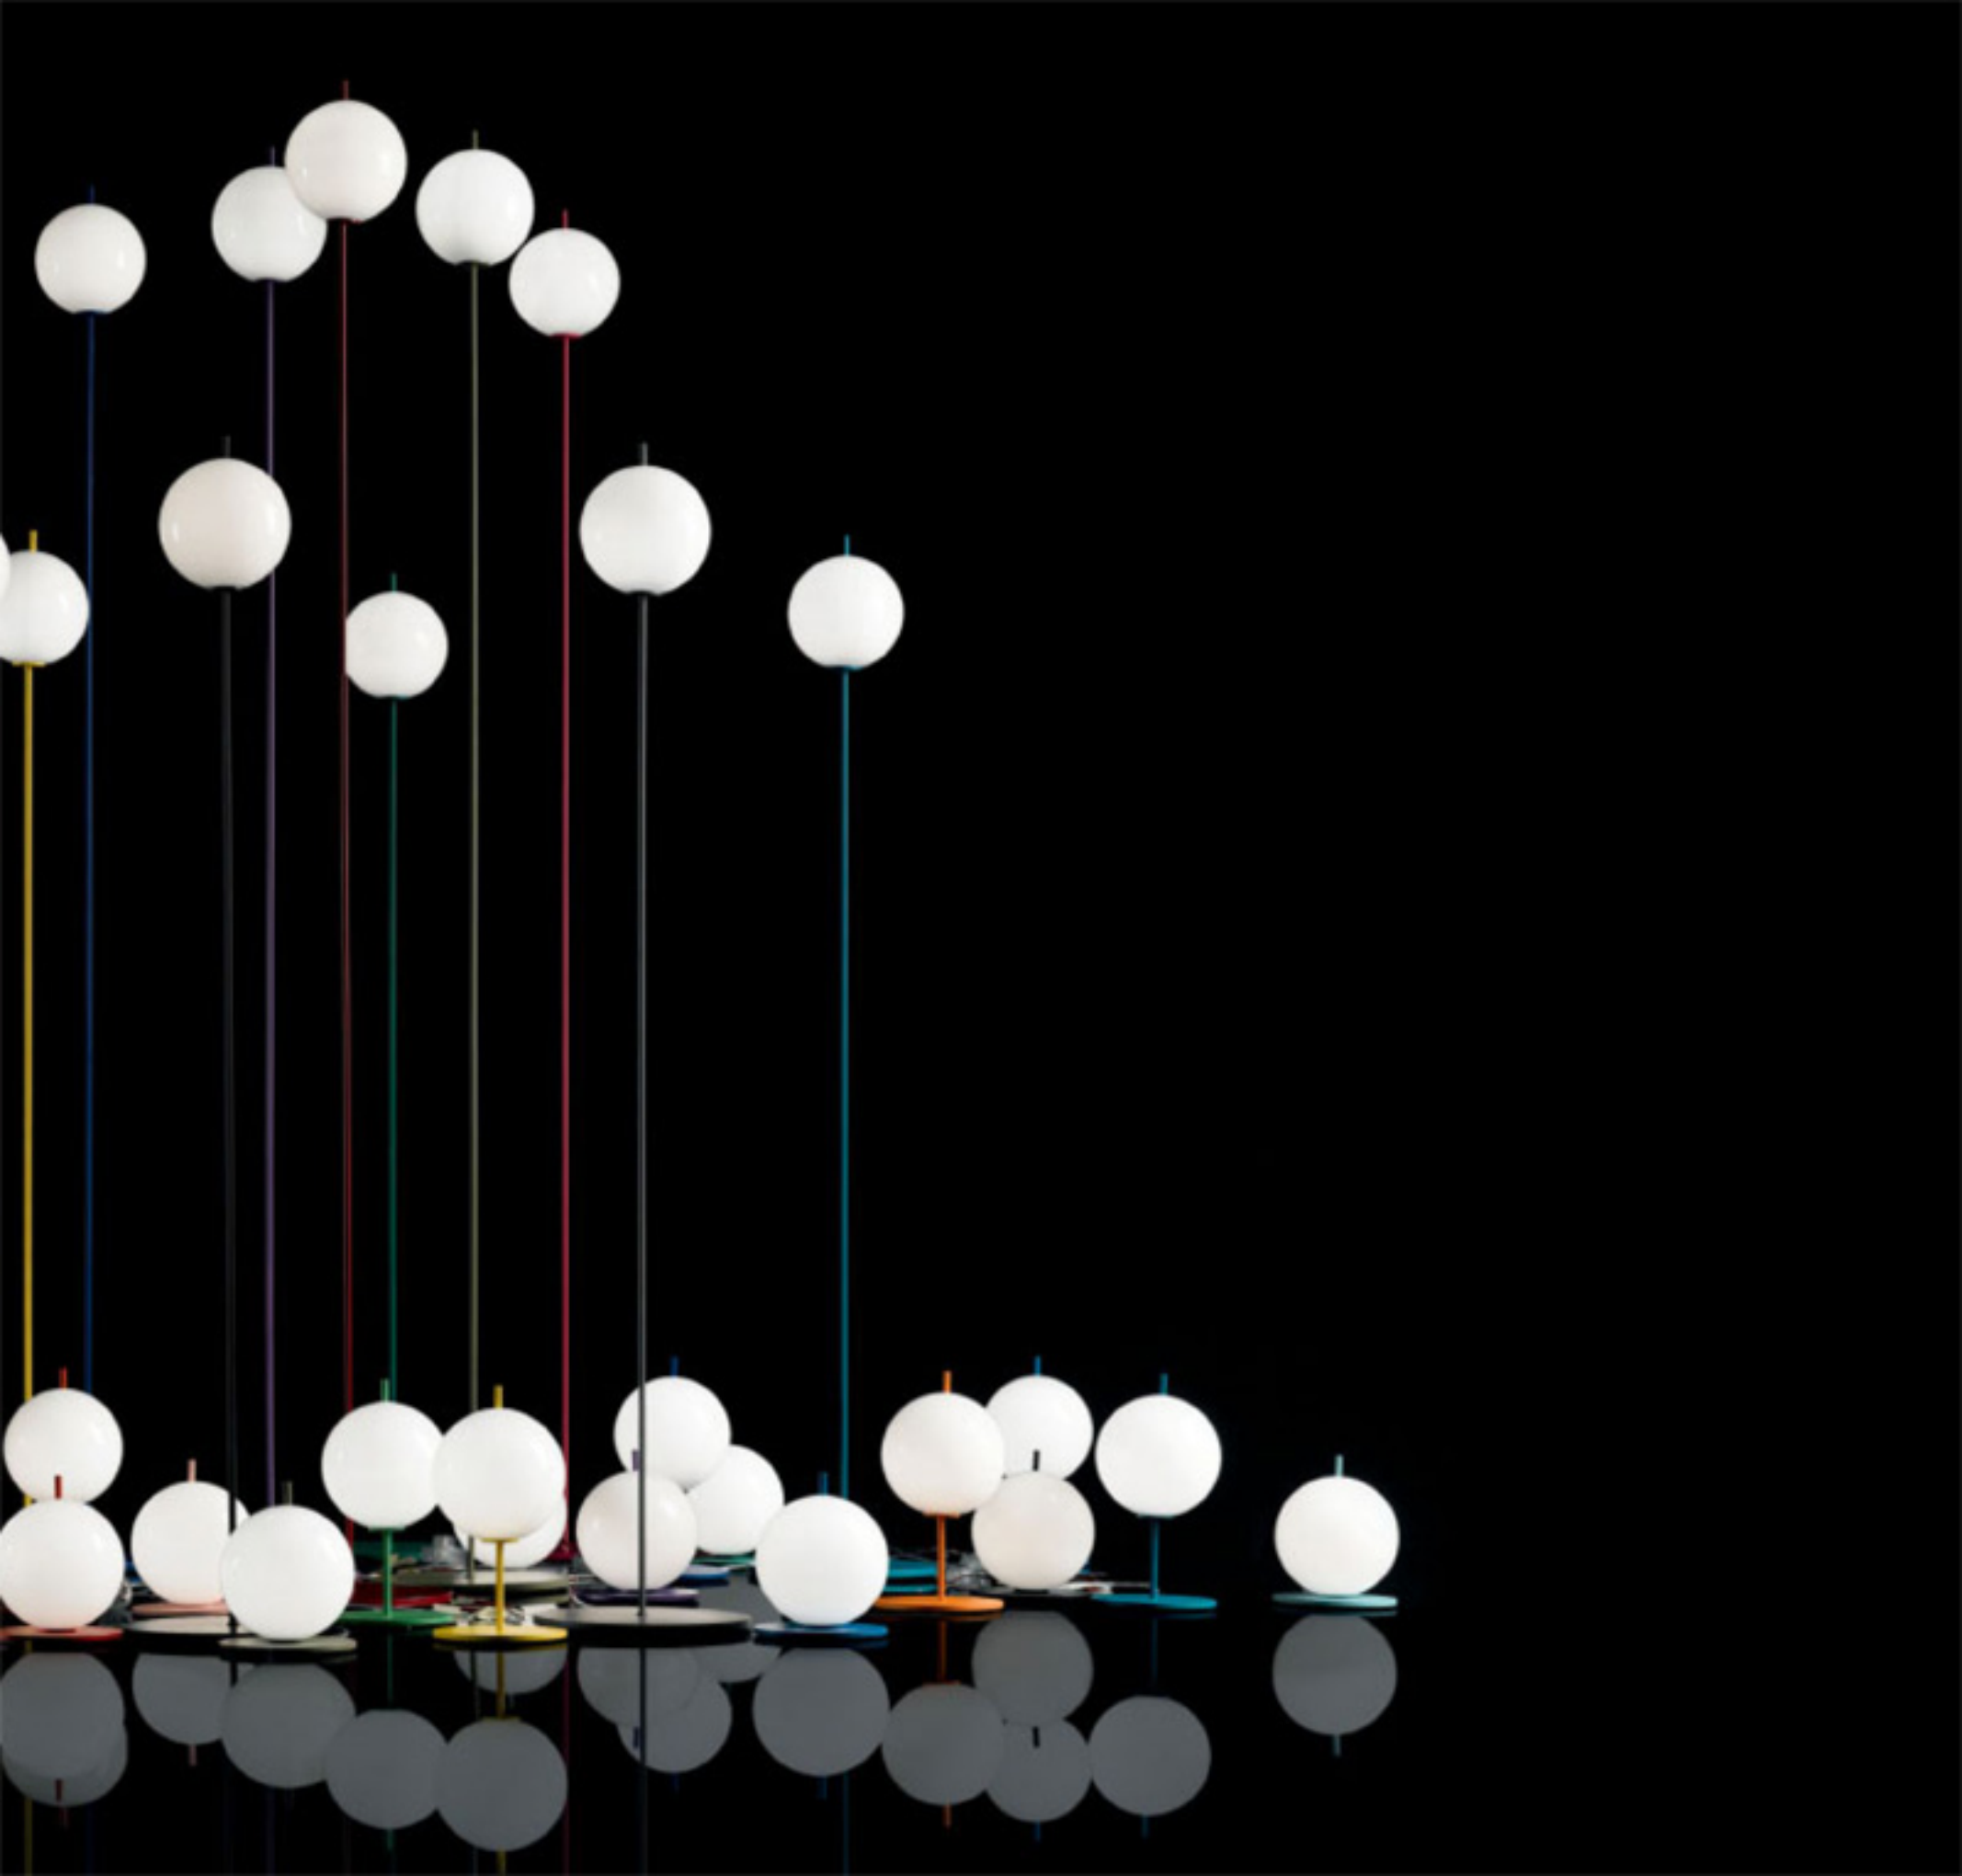

Uno / design Nicola Grandesso

Uno / design Nicola Grandesso

Diffusore in vetro bianco lucido.
Montatura in metallo verniciato:
Glossy white glass diffuser.
Structure in painted metal:
giallo traffico (RAL 1023) *traffic yellow*
arancio profondo (RAL 2011) *deep orange*
rosso porpora (RAL 3004) *purple red*
rosa chiaro (RAL 3015) *light pink*
rosso traffico (RAL 3020) *traffic red*
lilla bluastro (RAL 4005) *blue lilac*
porpora traffico (RAL 4006) *traffic purple*
magenta tele (RAL 4010) *telemagenta*
blu segnale (RAL 5005) *signal blue*
blu cielo (RAL 5015) *sky blue*
blu acqua (RAL 5021) *water blue*
verde canna (RAL 6013) *reed green*
verde giallastro (RAL 6018) *yellow green*
verde chiaro (RAL 6027) *light green*
verde menta (RAL 6029) *mint green*
grigio segnale (RAL 7004) *signal grey*
grigio topo (RAL 7005) *mouse grey*
marrone capriolo (RAL 8007) *fawn brown*
bianco segnale (RAL 9003) *signal white*
nero intenso (RAL 9005) *jet black*