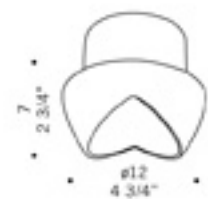

Cut / design Danilo De Rossi

Diffusore in vetro ambra satinato,
bianco satinato e cristallo.
*Glass shade in the following colours:
satinated amber, satinated white and clear.*

CUT F
1x50W-12V GY6,35
alogeno bispina
halogen bi-pin
1x50W-12V GU5,3
alogeno dicroico
halogen dichroic
foro incasso ø 9 cm
profondità minima 10 cm
trasformatore escluso
*recessed hole ø 9 cm
min. depth 10 cm
transformer not included*