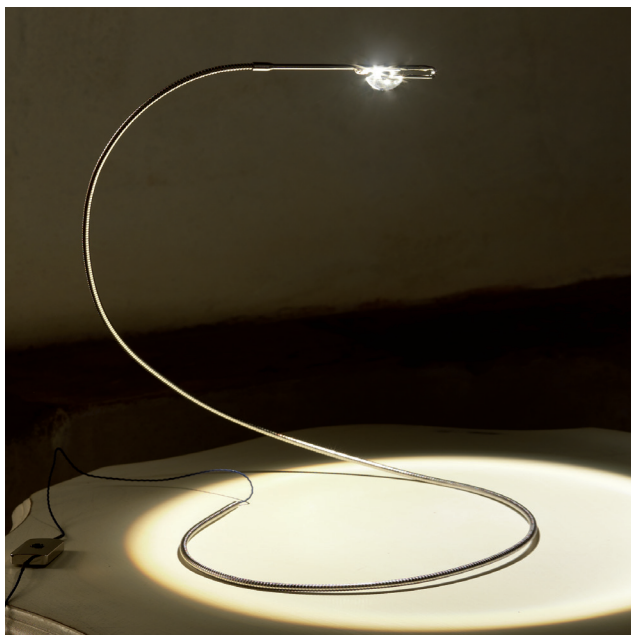

### HEREM Tavolo

Table lamp

Materials: nickel flex, nickel-plated copper stick,  
glass lens ø 20 mm.

Dimensions: H variable, variable ledge.

LED: **1x1W**

Cool White (6500 °K): 114 lm

Neutral White (4100 °K): 100 lm

Warm White (2800 °K): 90 lm.

Power supply: voltage 230V,  
rated output 1W 350 mA,

plug driver,

dimmer.