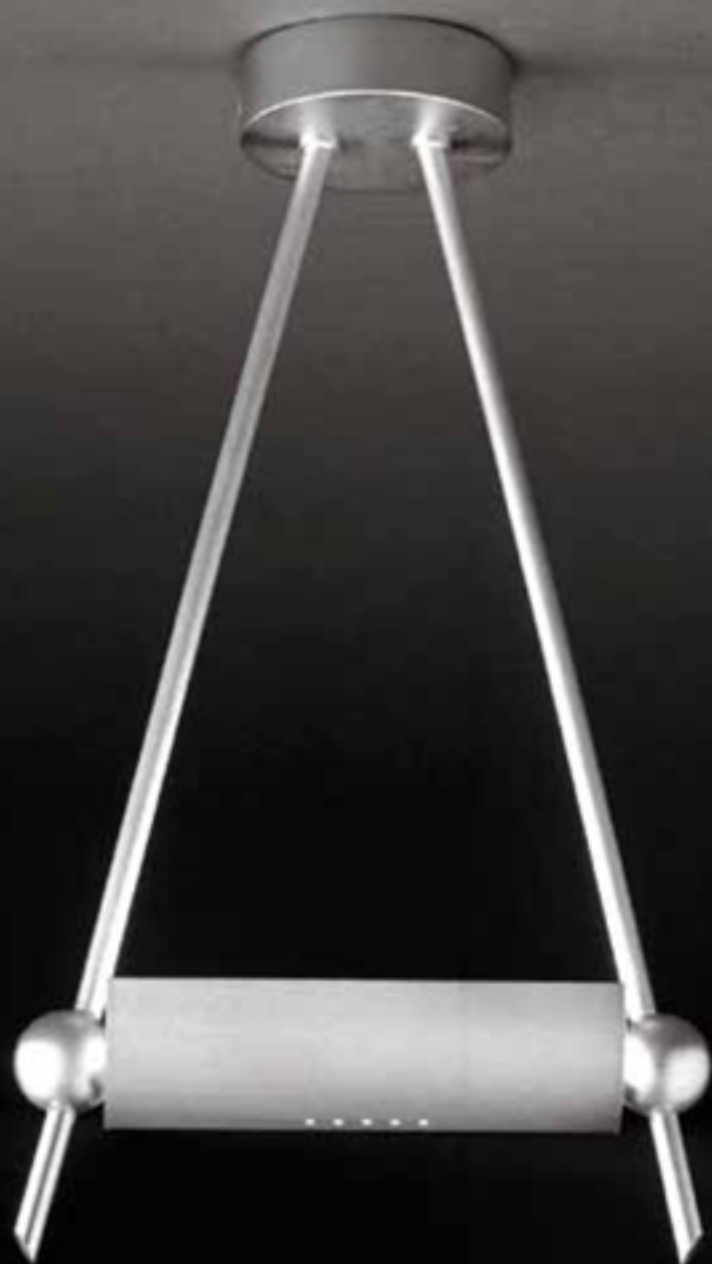

VI SOFFITTO

Ceiling lamp

Materials

iron and brass.

Colours

nickel. Matt satin nickel.

Bulb

linear halogen 230V,
max 160W R7s energy saver.

Dimensions

Ø base 8x2,5 cm, W 21 cm, H 37 cm.

Code:

VISC nickel

VISS satin

VI SOFFITTO

Ceiling lamp

Materials

iron and brass.

Colours

nickel. Matt satin nickel.

Bulb

linear halogen 230V,
max 160W R7s energy saver.

Dimensions

Ø base 8x2,5 cm, W 21 cm, H 37 cm.

Code: