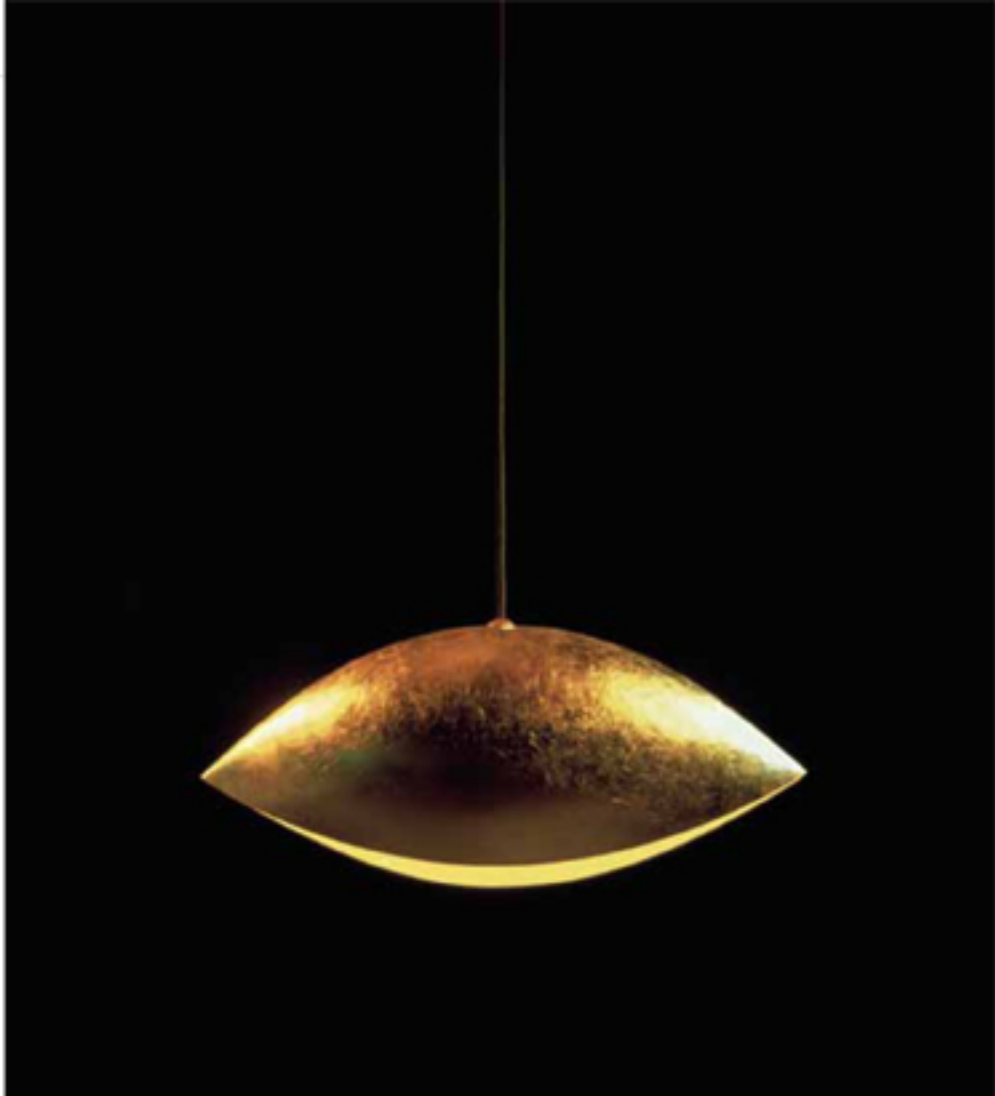

MALAGOLA

Pendant lamp

Materials

iron and aluminium.

Colours

black base and cable.

Diffuser lined entirely with gold or silver coloured leaf or white varnished.

Bulb

halogen energy saver 230V,
max 70W E27 with silver crown.

Dimensions

Ø base 8x2,5 cm, diffuser 55x30x25 cm.
Suspension cable 170 cm.

Code:

ML gold
MLAG silver
MLW white

MALAGOLA 100

Pendant lamp

Materials

iron and aluminium.

Colours

black base and cables.

Diffuser lined entirely with gold or silver coloured leaf or white varnished.

Bulb

halogen energy saver 230V,
max 3x42W E27 with silver crown.

Dimensions

Ø base 9x5 cm, diffuser 110x45x45 cm.
Suspension cable 3x170 cm.