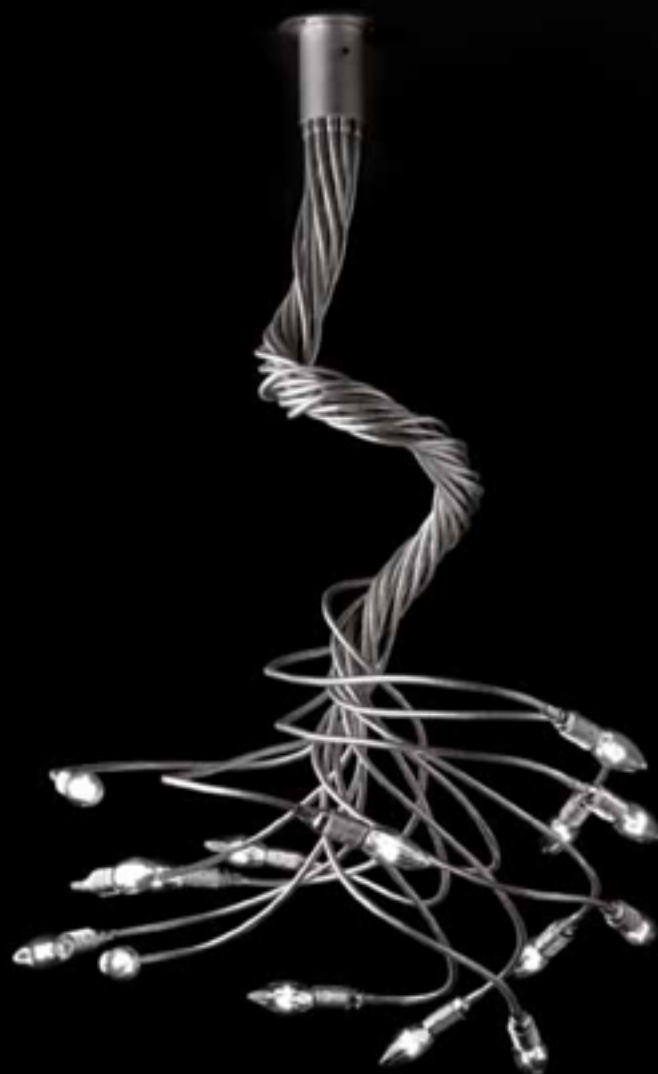

LED CANDLE E14 DIMMABLE

LC

TURCIÙ SOFFITTO 21

Pendant lamp, variable shape

Materials

iron, 21 brass or aluminium branches.

Colours

ceiling rose satin nickel with natural brass, aluminium, nickel, matt satin nickel branches. All white.

Bulb

halogen energy saver 230V, max 21x42W E14 (18W included).

Dimensions

Ø base 9x11 cm, 5 flex 100 cm, 16 flex 150 cm, Ø flex 0.85 cm, H 90/160 cm variable. Weight 11 kg.

Code:

TRS21O brass
TRS21A aluminium

TRS21C nickel
TRS21S satin
TRS21W white

LED CANDLE E14 DIMMABLE

LC

TURCIÙ SOFFITTO 16

Pendant lamp, variable shape

Materials

iron, 16 brass or aluminium branches.

Colours