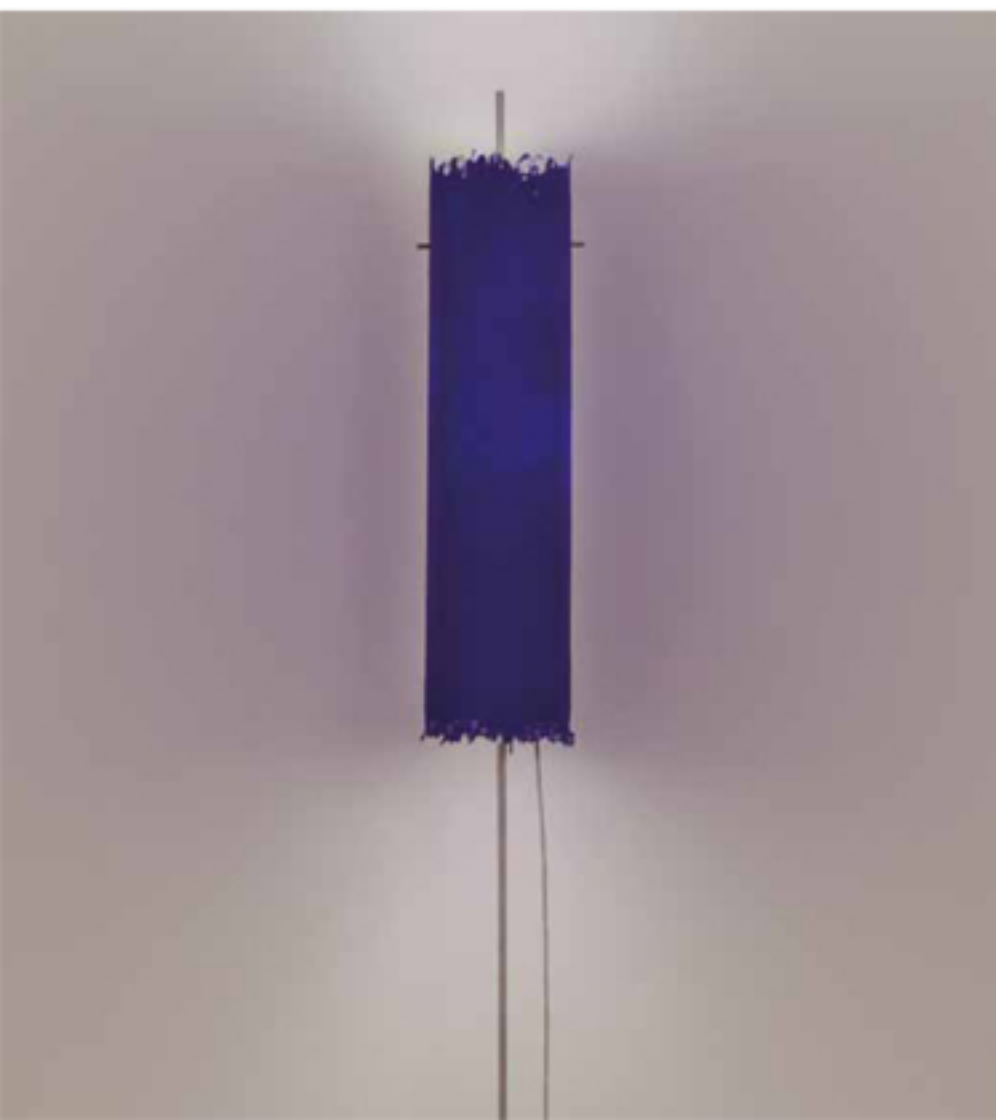

POSTKRISI 0031

Standing lamp

Materials
nickel-plated metal base, rod in stainless steel,
shade in hand painted or natural fibreglass.

Colours
yellow [Y], blue [B], red [R], white [W], natural [N].

Bulb
halogen 230V, max 205W E27.
Dimmer 300W.

Dimensions
Ø 35x50 cm. Base: 20x20 cm.
H: 190 cm.

Code:
PK0031

POSTKRISI 004-005

Standing lamp

Materials
nickel-plated metal base, rod in stainless steel,
shade in hand painted or natural fibreglass.

Colours
yellow [Y], blue [B], red [R], white [W], natural [N].

Bulb
halogen 230V, max 205W E27.
Dimmer 300W.

Dimensions
PK004: Ø 60 cm. Base: 23x23 cm.
PK005: Ø 80 cm. Base: 23x23 cm.
Adjustable height min. 200 cm,
max 280 cm.

Code:
PK004

PK005

POSTKRISI 0042

Standing lamp

Materials
nickel-plated metal base, rod in stainless steel,
shade in hand painted or natural fibreglass.

Colours
yellow [Y], blue [B], red [R], white [W], natural [N].

Bulb
double ended halogen 12V,
max 75W GY6,35 (eco 50W included).