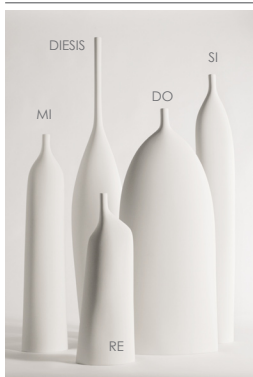

"NOTE"
design Rosaria Rattin 2003
Materiale: Argilla / Clay

BOTTIGLIA MI

h cm 55 base cm 12	
CLAY BOTTLE "MI"	010429
SATIN CLAY BOTTLE "MI"	017026
ENAMELLED CLAY BOTTLE "MI"	010464
SHINY CLAY BOTTLE "MI"	010522
GOLD CLAY BOTTLE "MI"	010480
PLATINUM CLAY BOTTLE "MI"	010472

BOTTIGLIA RE

h cm 40 base cm 14	
CLAY BOTTLE "RE"	010435
SATIN CLAY BOTTLE "RE"	017025
ENAMELLED CLAY BOTTLE "RE"	010467
SHINY CLAY BOTTLE "RE"	010521
GOLD CLAY BOTTLE "RE"	010483
PLATINUM CLAY BOTTLE "RE"	010475

BOTTIGLIA DIEISIS

h cm 81.5 base cm 10	
CLAY BOTTLE "DIEISIS"	010437
SATIN CLAY BOTTLE "DIEISIS"	017031
ENAMELLED CLAY BOTTLE "DIEISIS"	010468
SHINY CLAY BOTTLE "DIEISIS"	010527
GOLD CLAY BOTTLE "DIEISIS"	010484
PLATINUM CLAY BOTTLE "DIEISIS"	010476

BOTTIGLIA DO

h cm 61 base cm 23	
CLAY BOTTLE "DO"	010441
SATIN CLAY BOTTLE "DO"	017024
ENAMELLED CLAY BOTTLE "DO"	010470
SHINY CLAY BOTTLE "DO"	010520
GOLD CLAY BOTTLE "DO"	010486
PLATINUM CLAY BOTTLE "DO"	010478

BOTTIGLIA SI

h cm 71 base cm 7.5	
CLAY BOTTLE "SI"	010439
SATIN CLAY BOTTLE "SI"	017030
ENAMELLED CLAY BOTTLE "SI"	010469
SHINY CLAY BOTTLE "SI"	010526
GOLD CLAY BOTTLE "SI"	010485
PLATINUM CLAY BOTTLE "SI"	010477