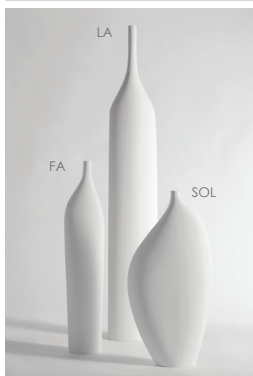

"NOTE"
design Rosaria Rattin 2003
Materiale: Argilla / Clay

BOTTIGLIA FA

h cm 45 base cm 7.5	
CLAY BOTTLE "FA"	010443
SATIN CLAY BOTTLE "FA"	017027
ENAMELLED CLAY BOTTLE "FA"	010471
SHINY CLAY BOTTLE "FA"	010523
GOLD CLAY BOTTLE "FA"	010487
PLATINUM CLAY BOTTLE "FA"	010479

BOTTIGLIA LA

h cm 81 base cm 13	
CLAY BOTTLE "LA"	010431
SATIN CLAY BOTTLE "LA"	017029
ENAMELLED CLAY BOTTLE "LA"	010465
SHINY CLAY BOTTLE "LA"	010525
GOLD CLAY BOTTLE "LA"	010481
PLATINUM CLAY BOTTLE "LA"	010473

BOTTIGLIA SOL

h cm 39 base cm 8	
CLAY BOTTLE "SOL"	010433
SATIN CLAY BOTTLE "SOL"	017028
ENAMELLED CLAY BOTTLE "SOL"	010466
SHINY CLAY BOTTLE "SOL"	010524
GOLD CLAY BOTTLE "SOL"	010482
PLATINUM CLAY BOTTLE "SOL"	010474