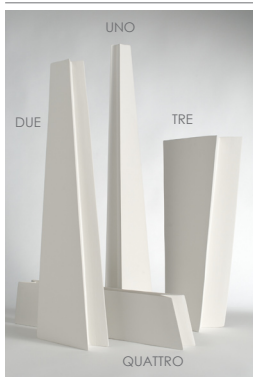

"TRAPEZI"
design Rosaria Rattin 1998
Materiale: Argilla / Clay

TRAPEZIO UNO

h cm 70 cm 10.5 x 8.5	
CLAY "TRAPEZIO UNO" VASE	010161
SATIN CLAY "TRAPEZIO UNO" VASE	010663
ENAMELLED CLAY "TRAPEZIO UNO" VASE	010420
SHINY CLAY "TRAPEZIO UNO" VASE	010173
PLATINUM CLAY "TRAPEZIO UNO" VASE	010167
GOLDEN CLAY "TRAPEZIO UNO" VASE	010164

TRAPEZIO TRE

h cm 47 cm 14.5 x 6 x 9	
CLAY "TRAPEZIO TRE" VASE	010163
SATIN CLAY "TRAPEZIO TRE" VASE	010665
ENAMELLED CLAY "TRAPEZIO TRE" VASE	010422
SHINY CLAY "TRAPEZIO TRE" VASE	010175
GOLDEN CLAY "TRAPEZIO TRE" VASE	010625
PLATINUM CLAY "TRAPEZIO TRE" VASE	010169

TRAPEZIO DUE

h cm 64 cm 18.5 x 6 x 8	
CLAY "TRAPEZIO DUE" VASE	010162
SATIN CLAY "TRAPEZIO DUE" VASE	010664
ENAMELLED CLAY "TRAPEZIO DUE" VASE	010421
SHINY CLAY "TRAPEZIO DUE" VASE	010174
GOLDEN CLAY "TRAPEZIO DUE" VASE	010624
PLATINUM CLAY "TRAPEZIO DUE" VASE	010168

TRAPEZIO QUATTRO

h cm 11 cm 52.5 x 5	
CLAY "TRAPEZIO QUATTRO" VASE	010164
SATIN CLAY "TRAPEZIO QUATTRO" VASE	010666
ENAMELLED CLAY "TRAPEZIO QUATTRO" VASE	010423
SHINY CLAY "TRAPEZIO QUATTRO" VASE	010176
GOLDEN CLAY "TRAPEZIO QUATTRO" VASE	010626
PLATINUM CLAY "TRAPEZIO QUATTRO" VASE	010170