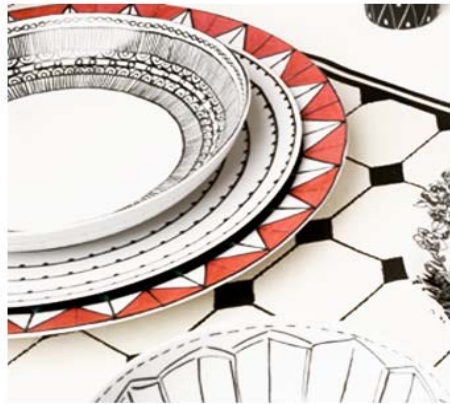

PORCELAIN SET "TEOREMA"