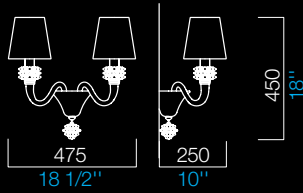

5562/5

870  
34 1/2"

5562/8

1060  
42"

5562/10

1200  
47"

5562/14

1380  
54 1/2"

5562/18

1380  
54 1/2"

5562/24

1600  
63"

8

CC  
cristallo  
crystal

IC  
grigio  
grey

RS  
rosè  
light pink