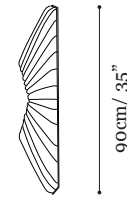

CFL with ECG dimmable [Type C, E] 2 x 36W bulbs

CE Certified

120 V Model

CFL with ECG 2 x 36W bulbs

UL Certified

Package volume

101cm L, 73cm W, 29cm H
40" L, 29" W, 11"H

Package Weight

9.5kg/ 21lb

Dimensions

56cm/ 22"

15cm/ 6"
90cm/ 35"