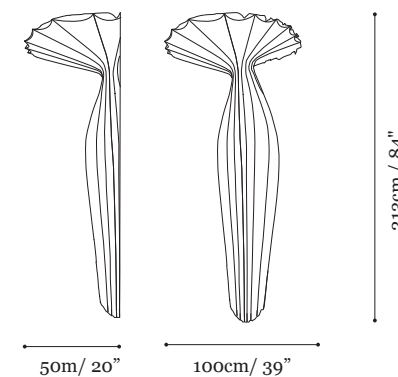

Dimensions