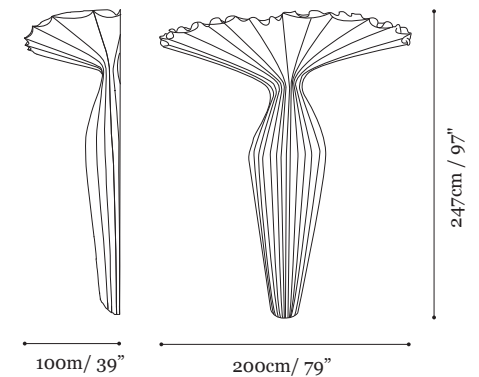

120 V Model
CFL Screw-in 9 x23 bulbs
UL Certified

Package volume
262cm L, 218cm W, 118cm H
103" L, 86" W, 46"H

Package Weight
112kg/ 247lb

Dimensions

UNICI

MODERN GLASS

CERAMICS

LIGHTING