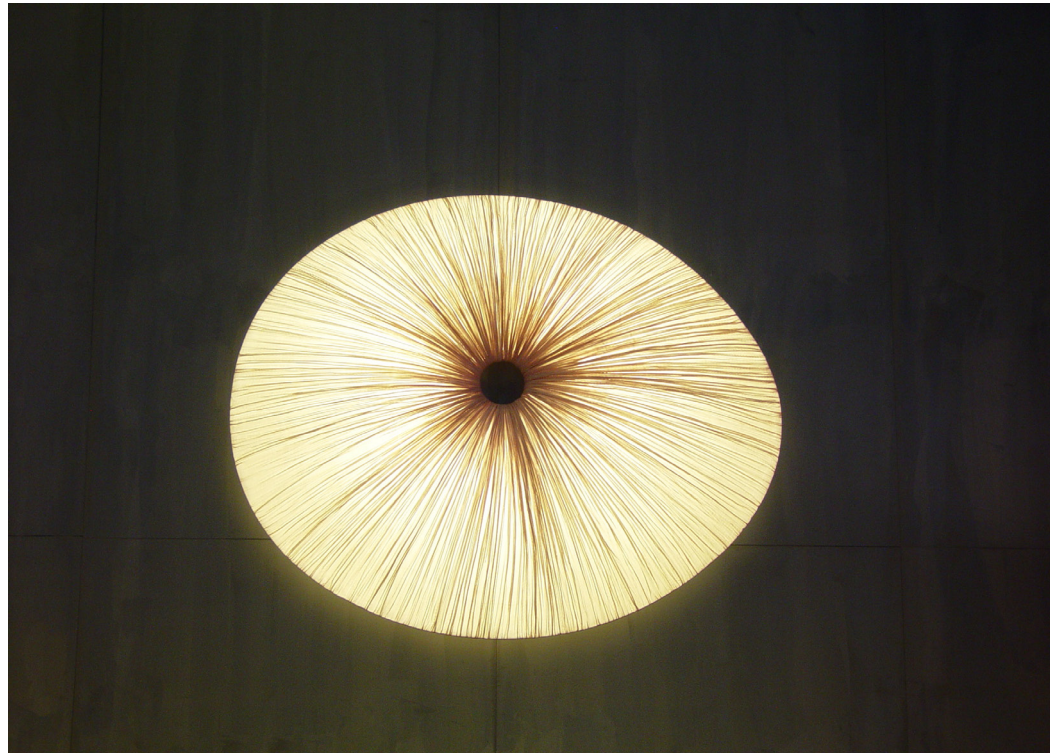

Sahara

Wall Fixture

The Orchestra Collection comprises a selection of sculptural, organic shapes and was inspired by natural forms as well as modern sculpture and architecture.

For technical assistance please contact:
tech@aquagallery.com

Silk colours available
Orange, Curry, Smoke, Rust, Flame, Cream, Red,
Dark, Silver, Gold, Grass

230 V Model
CFL Screw-in 7 x 23W bulbs
CE Certified

120 V Model
CFL Screw-in 7 x 23W bulbs
UL Certified

Package volume
170cm L, 42cm W, 136cm H
67" L, 17" W, 54"H