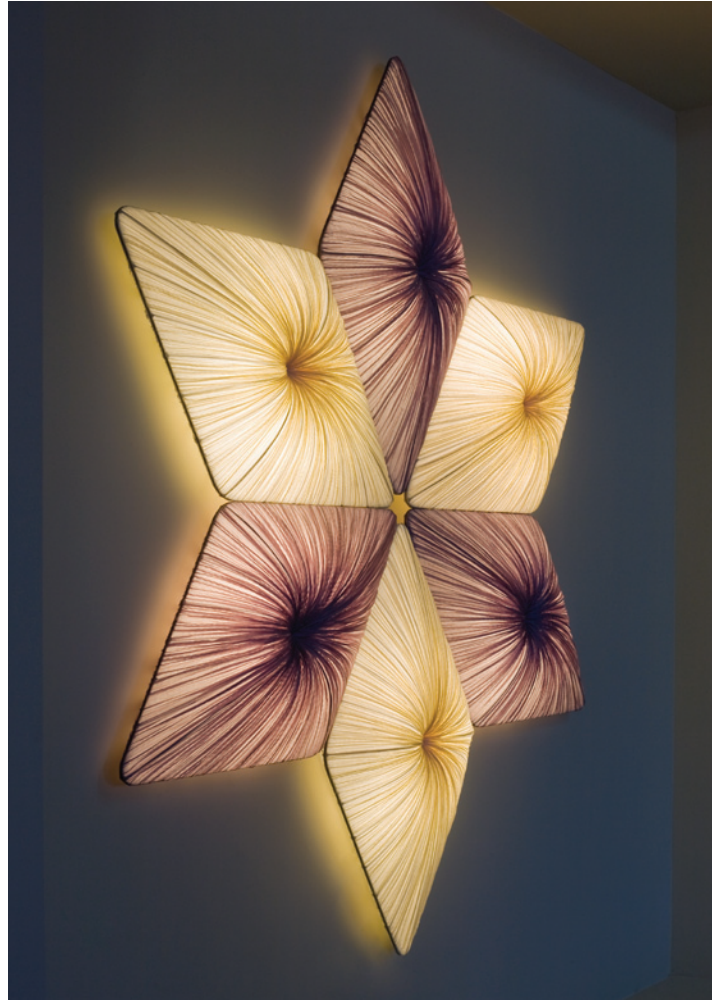

Forever

Wall and Ceiling Linear Tile

The Mod Collection consists of modular tiles which can also be used as singular fixtures. The modular designs allow forming innumerable wall or ceiling illuminated patterns, in compositions and scale according to each individual desire and need. The collection is extensive, offering a wide variety of options, and is united by a geometrical yet organically sensual appeal.

For technical assistance please contact:
tech@aquagallery.com

Silk colours available
Orange, Curry, Smoke, Rust, Flame, Cream, Red, Dark, Silver, Gold, Grass

230 V Model
CFL with ECG 1 x 55W bulb
Optional:
CFL with ECG dimmable [Type C, E] 1 x 55W bulb
CE Certified