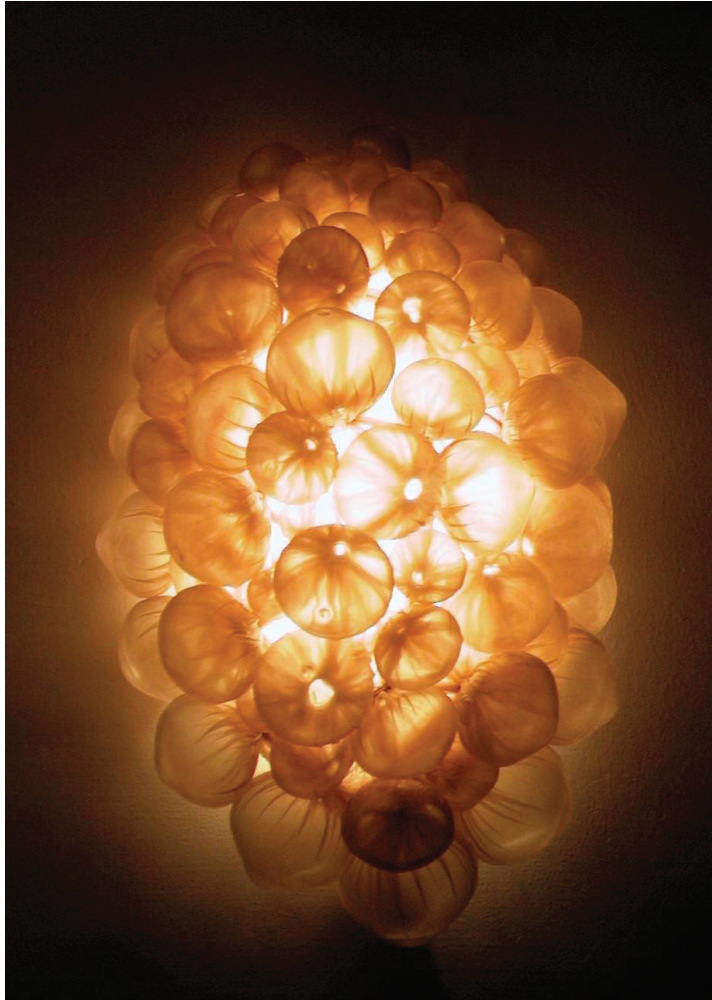

Blondie Wee

Wall Fixture

The Blondie Collection features luxurious, hand blown, clear glass drops wrapped in “Golden Mist” fabric.

With only four exclusive pieces composing this collection, the golden drops radiate beauty, exuberance and spirited glamour

For technical assistance please contact:
tech@aquagallery.com

Silk colours available
golden mist fabric

230 V Model
CFL with ECG 2 x 36W bulbs
CE Certified

120 V Model
CFL with ECG 2 x 36W bulbs
UL Certified