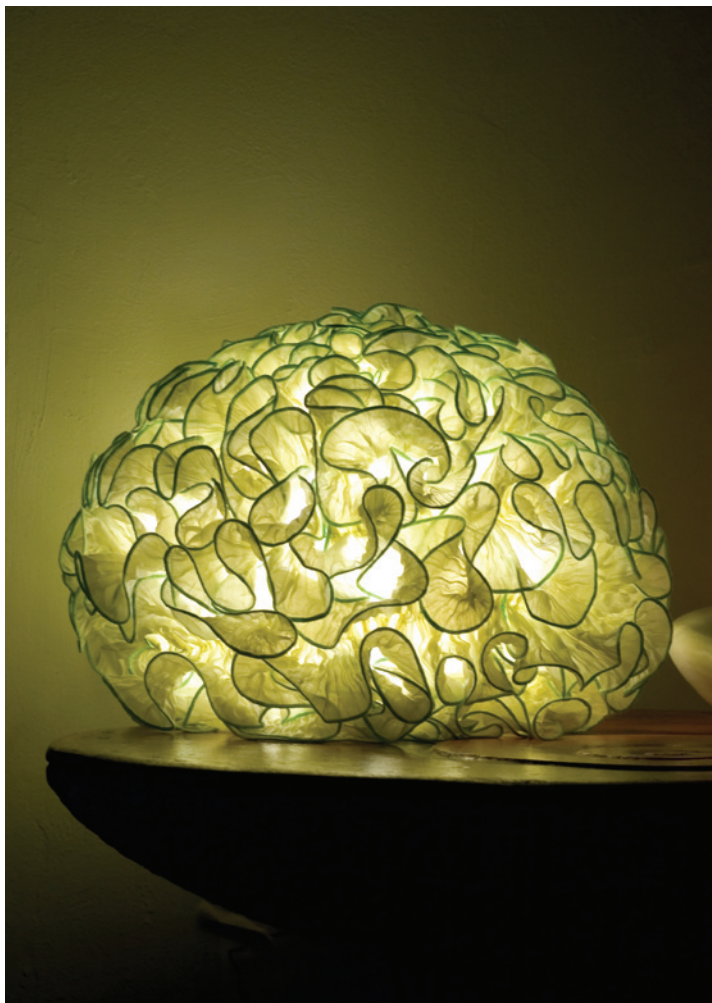

# Perla

## Table Lamp

The organic forms that come to life in Wondersea collection derive straight from the fabulous world of underwater creatures. The biomorphic shapes seem to spring to life when lit.

Silk colours available  
Orange, Curry, Smoke, Rust, Flame, Cream, Red,  
Dark, Silver, Gold, Grass