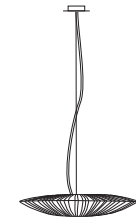

Stand By Pendant

These perfectly round shaped discs of Stand By Collection are available in a wide range of sizes. Stand By elegantly radiates brilliance across large areas and adds a unique refinement to any space.

Stand By pendants are suspended from a brushed stainless steel ceiling plate $\varnothing 20\text{cm} / 8''$, by a 2 mm stainless steel cable, in adjustable height, up to 200 cm - 78" long, with a clear electrical cord. Shades can be balanced horizontally or up to 30 degrees diagonal.

For technical assistance please contact:
tech@aquagallery.com

Silk colours available
Orange, Curry, Smoke, Rust, Flame, Cream, Red, Dark, Silver, Gold, Grass

230 V Model
CFL with ECG 1 x 54W bulb
Optional:
CFL with ECG dimmable [Type C, E] 1 x 54W bulb
CE Certified

120 V Model
CFL Screw-in 3 x 15 W bulbs
Optional:
CFL Screw-in dimmable [Type A] 3 x 23W bulbs
UL Certified

Package volume
81cm L, 24cm W, 69cm H
32" L, 9" W, 27"H

Package Weight
6.2kg/ 14lb

Dimensions

$\varnothing 60\text{cm} / 24''$

14.5cm / 6"