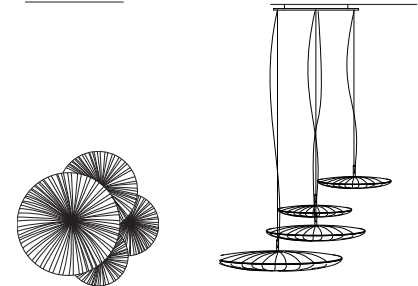

Stand By

Quartet Pendants Composition

These perfectly round shaped discs of Stand By Collection are available in a wide range of sizes. Stand By elegantly radiates brilliance across large areas and adds a unique refinement to any space.

Grouped Stand By pendants suspended on 2mm stainless steel cables in various adjustable heights up to 400 cm - 157" with clear electrical cords. Custom compositions are available upon request.

Minimum suspension height:
130 cm - 51". Pendants are suspended from a wooden ceiling plate, painted in semi white satin, 109 cm - 43". Shades can be balanced horizontally or up to 30 degrees diagonal.

Stand By Quartet Composition 1:
2 shades 90cm/ 35"
1 shade 120cm/ 48"
1 shade 156cm/ 61"

For technical assistance please contact:
tech@aquagallery.com

Silk colours available
Orange, Curry, Smoke, Rust, Flame, Cream, Red, Dark, Silver, Gold, Grass

230 V Model
CFL with ECG 4 x 54W bulbs
Optional:
CFL with ECG dimmable [Type C, E] 4 x 54W bulbs
CE Certified

120 V Model
CFL Screw-in 12 x 23W bulbs
UL Certified

Dimensions

ø109cm/ 43"

Additional Stand By Quartet Compositions available:
Composition 2: 3 shades - 90cm/ 35", 1 shade - 120 cm/ 48"
Composition 3: 60cm/24", 68cm/27", 76 cm/ 30", 84 cm/ 33"