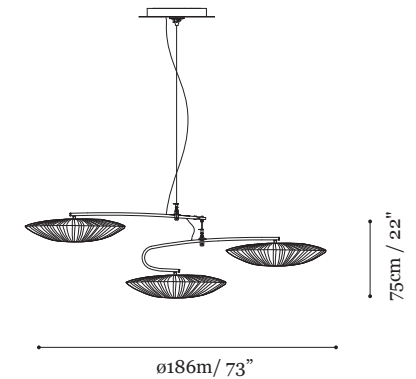

Silk colours available
Orange, Curry, Smoke, Rust, Flame, Cream, Red,
Dark, Silver, Gold, Grass

230 V Model
CFL with ECG 3 x 54W bulbs
CE Certified

120 V Model
CFL Screw-in 12 x 15W bulbs
UL Certified

Dimensions