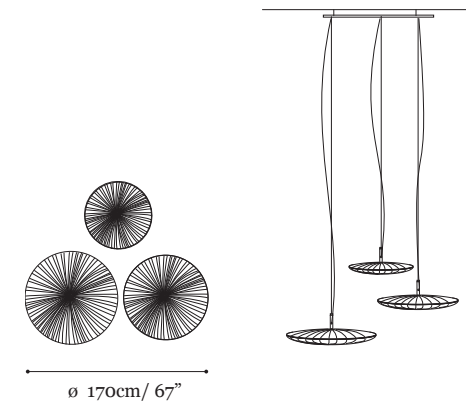

Silk colours available
Orange, Curry, Smoke, Rust, Flame, Cream, Red, Dark, Silver, Gold, Grass

230 V Model
CFL with ECG 4 x 54W bulbs
Optional:
CFL with ECG dimmable [Type C, E] 4 x 54W bulbs
CE Certified

120 V Model
CFL Screw-in 12 x 23W bulbs
UL Certified

Dimensions