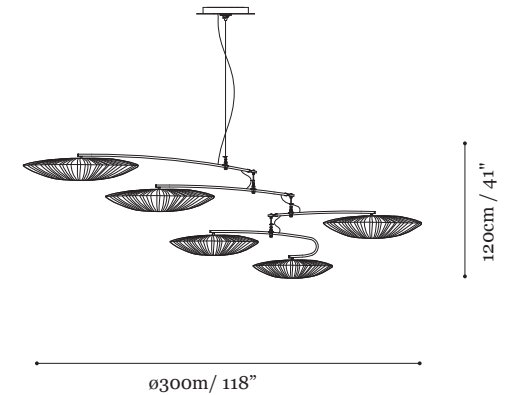

120 V Model
CFL Screw-in 12 x 15W bulbs
UL Certified

Dimensions

Stand By Pendant

These perfectly round shaped discs of Stand By Collection are available in a wide range of sizes. Stand By elegantly radiates brilliance across large areas and adds a unique refinement to any space.