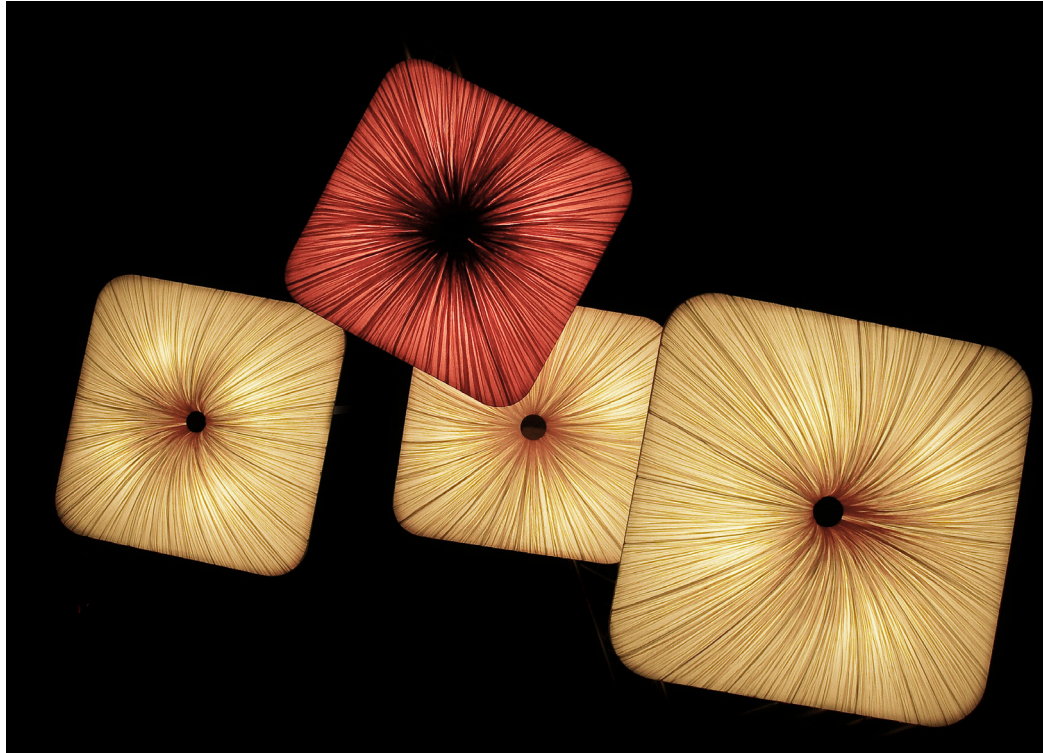

Nara

Quartet Pendants

Nara is playful collection of rounded squares derives its name directly from the ancient Japanese capital which was built in a grid-like pattern. The classic square is always chic and will have an elegant effect on any room. The particular design introduces a new combination of hand crafted silk with plain geometry.

Grouped Nara pendants suspended on 2 mm stainless steel cables in various adjustable heights up to 400cm - 157" with clear electrical cords. Custom compositions are available upon request.

Pendants are suspended from a wooden ceiling plate, painted in semi white satin, available in 109cm- 43" round shape or in 106cm - 42" square shape. Shades can be balanced horizontally or up to 30 degrees diagonal. Minimum suspension height: 130cm - 51".

Nara Trio Composition 1:
1 shade 90 cm/ 35"
1 shade 122 cm/ 48"
1 shade 156 cm/ 61"

For technical assistance please contact:
tech@aquagallery.com

Silk colours available
Orange, Curry, Smoke, Rust, Flame, Cream, Red, Dark, Silver, Gold, Grass

230 V Model
CFL with ECG 12 x 55W bulbs
Optional: CFL with ECG dimmable (Type C, E)
10x 55W bulbs

120 V Model UL listed
CFL with ECG 12x 55W bulbs
Optional: CFL with ECG dimmable (Type C, E)
12x 55W bulbs

Dimensions

Additional Stand By Trio Compositions available:
Composition 2: 3 shades 90cm/ 35", 1 shade 122 cm/48"
Composition 3: 60cm/ 24" , 68cm/ 27" 76cm/ 30", 84cm/ 33"