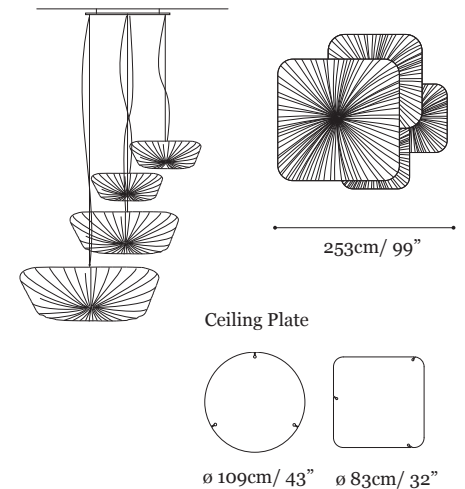

Dimensions