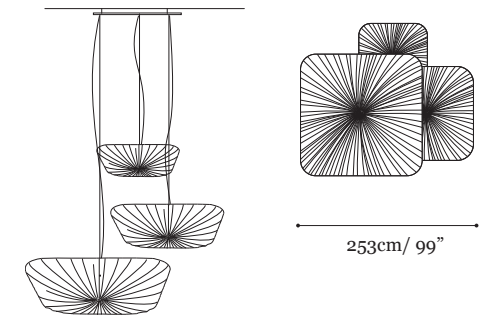

Dimensions

Ceiling Plate

ø 109cm / 43"   ø 83cm / 32"

Additional Stand By Trio Compositions available:
Composition 2: 2 shades 90cm / 35", 1 shade 122 cm / 48"
Composition 3: 60cm / 24" , 76cm / 30" , 84cm / 33"