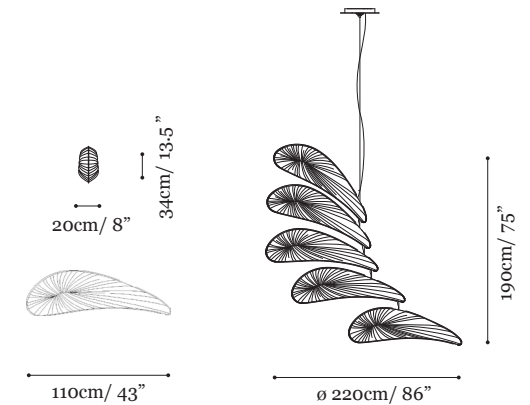

Silk colours available
Orange, Curry, Smoke, Rust, Flame, Cream, Red, Dark, Silver, Gold, Grass

230 V Model
CFL with ECG dimmable [Type C] 10 x 54W bulbs
Optional:
CFL with ECG dimmable [Type E] 10 x 54W bulbs
CE Certified

120 V Model
CFL with ECG dimmable [Type C] 10 x 54W bulbs
Optional:
CFL with ECG dimmable [Type A, E] 10 x 54W bulbs
UL Certified

Dimensions