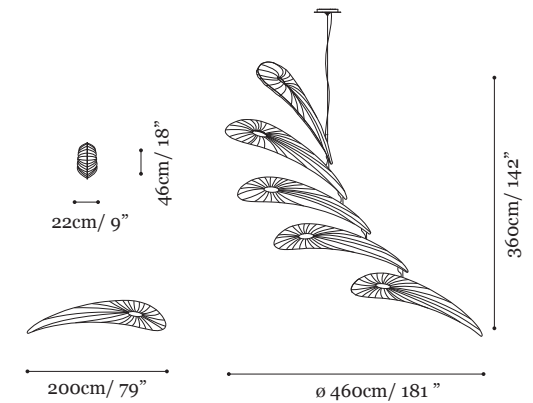

Silk colours available
Orange, Curry, Smoke, Rust, Flame, Cream, Red,
Dark, Silver, Gold, Grass

230 V Model
CFL Screw-in 45 x 15W bulbs
CE Certified

120 V Model
CFL Screw-in 45 x 15W bulbs
UL Certified

Dimensions