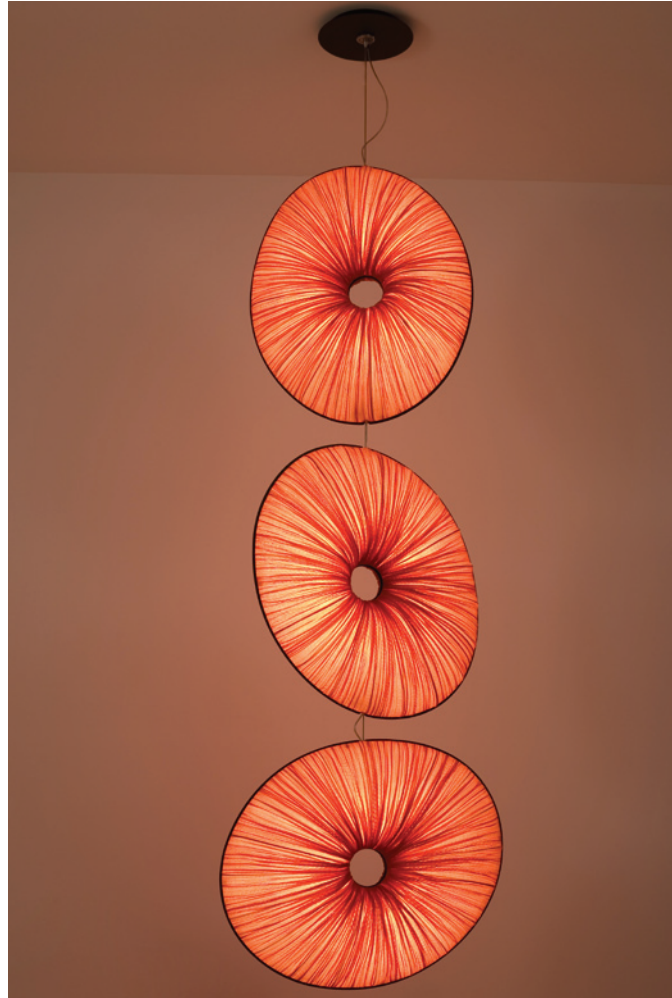

Jewel collection consists of elegant and lyrical suspended kinetic mobiles is intended for public spaces. The mobile structures allow creating variable compositions of shades.

The shades sway as if blown by a breeze, their movement creating a magical environment.

Mobiles are suspended with 4 mm stainless steel cable, pre-cut to length, with a black electrical cord.

Ceiling plate ø 28 cm - 11" and structure are made of metal, painted black.

For technical assistance please contact:
tech@aquagallery.com