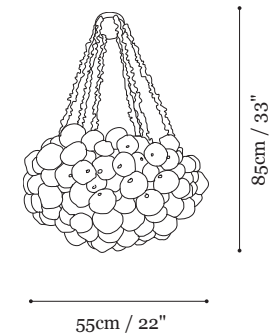

Silk colours available
golden mist fabric

230 V Model
CFL screw-in 4 x 23W bulbs
CE Certified

120 V Model
CFL screw-in 4 x 23W bulbs
UL Certified

Dimensions