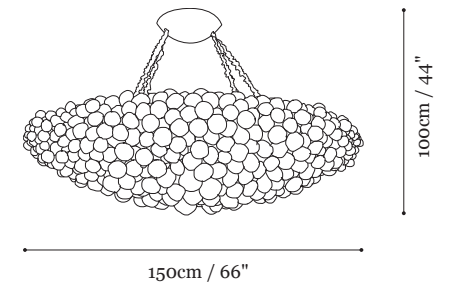

Blondee Bee

Pendant

The Blondie Collection features luxurious, hand blown, clear glass drops wrapped in “Golden Mist” fabric.

With only four exclusive pieces composing this collection, the golden drops radiate beauty, exuberance and spirited glamour

For technical assistance please contact:
tech@aquagallery.com

Silk colours available
golden mist fabric

230 V Model
CFL screw-in 4 x 23W bulbs
CE Certified

120 V Model
CFL screw-in 4 x 23W bulbs
UL Certified

Dimensions