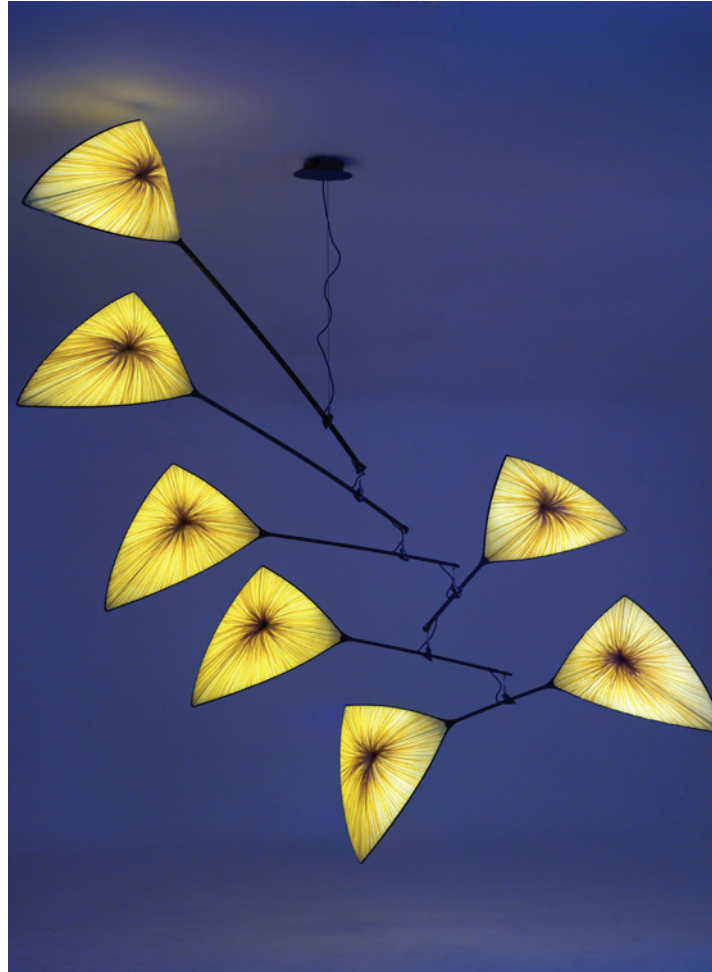

Avia 7

Mobile

Jewel collection consists of elegant and lyrical suspended kinetic mobiles is intended for public spaces. The mobile structures allow creating variable compositions of shades.

The shades sway as if blown by a breeze, their movement creating a magical environment.

Mobiles are suspended with 4 mm stainless steel cable, pre-cut to length, with a black electrical cord.

Ceiling plate \varnothing 28 cm - 11" and structure are made of metal, painted black.

For technical assistance please contact:
tech@aquagallery.com

Silk colours available

Orange, Curry, Smoke, Rust, Flame, Cream, Red,
Dark, Silver, Gold, Grass

230 V Model

CFL with ECG 14 x 18W bulbs
CE Certified

120 V Model

CFL with ECG 14 x 18W bulbs
UL Certified

Dimensions