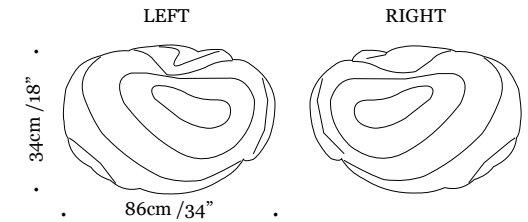

Fabrics available
see page 2

Package volume
96cm L, 96cm W, 55cm H
38" L, 38" W, 22"H

Package Weight
20kg/44lb

Dimensions

Gladis Color Swatches

01 - Coconut

02 - Custor

03 - Chinchila