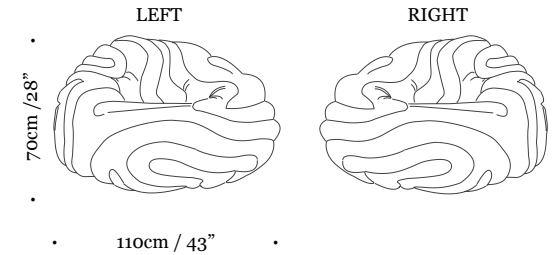

Fabrics available
see page 2

Package volume
122cm L, 110cm W, 72cm H
48" L, 43.3" W, 28.3"H

Package Weight
44kg/ 97lb

Dimensions

Gladis Color Swatches

01 - Coconut

02 - Custor

03 - Chinchila