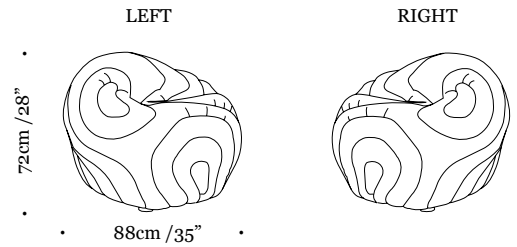

Fabrics available
see page 2

Package volume
98cm L, 98cm W, 82cm H
39. L, 39. W, 32.H

Package Weight
37kg/ 81lb

Dimensions

Gladis Color Swatches

01 - Coconut

02 - Custor

03 - Chinchila