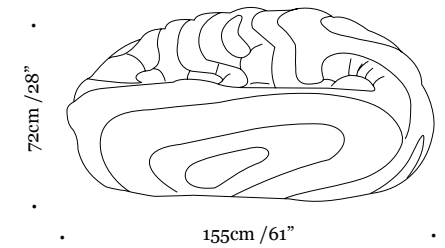

Fabrics available
see page 2

Package volume
122cm L, 110cm W, 72cm H
48" L, 43.3" W, 28.3"H

Package Weight
44kg/ 97lb

Dimensions

Gladis Color Swatches

01 - Coconut

02 - Custor

03 - Chinchila

Fabrics available
see page 2

Package volume
165cm L, 122cm W, 82cm H
65" L, 48" W, 32" H

Package Weight
46kg/100lb

Dimensions

Gladis Color Swatches

01 - Coconut

02 - Custor

03 - Chinchila