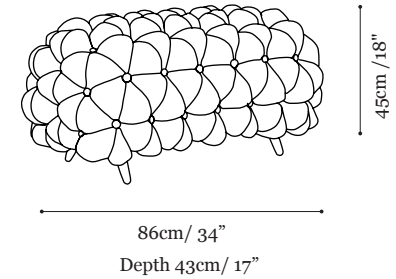

Colors

Anana can be upholstered in a single color or multiple compositions of up to eight different colors combined. Upholstery is offered in micro fiber (Ultrasuede Ambiance, www.ultrasuede.com) or the clients own upholstery fabric.