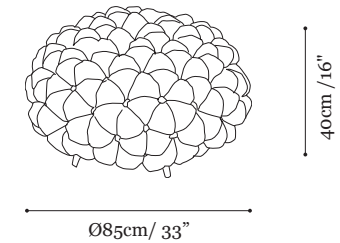

Package volume

90cm L, 92cm W, 42cm H
35.4" L, 36.2" W, 16.5"H

Package Weight

24kg/ 53lb

UNICI

MODERN GLASS

CERAMICS

LIGHTING