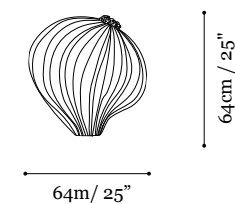

120 V Model
CFL Screw-in 4 x 23 bulbs
Optional:
CFL Screw-in dimmable [Type A] 4 x 23W bulbs
UL Certified

Dimensions

Happy Days 46

Floor Lamp

Highly stylized organic forms are the source of inspiration for Morning Glory collection. Many of the pieces are distinct, featuring exotic creatures and flowers. The designs are whimsical yet always elegant and include some of Aqua Creations' best-selling products.