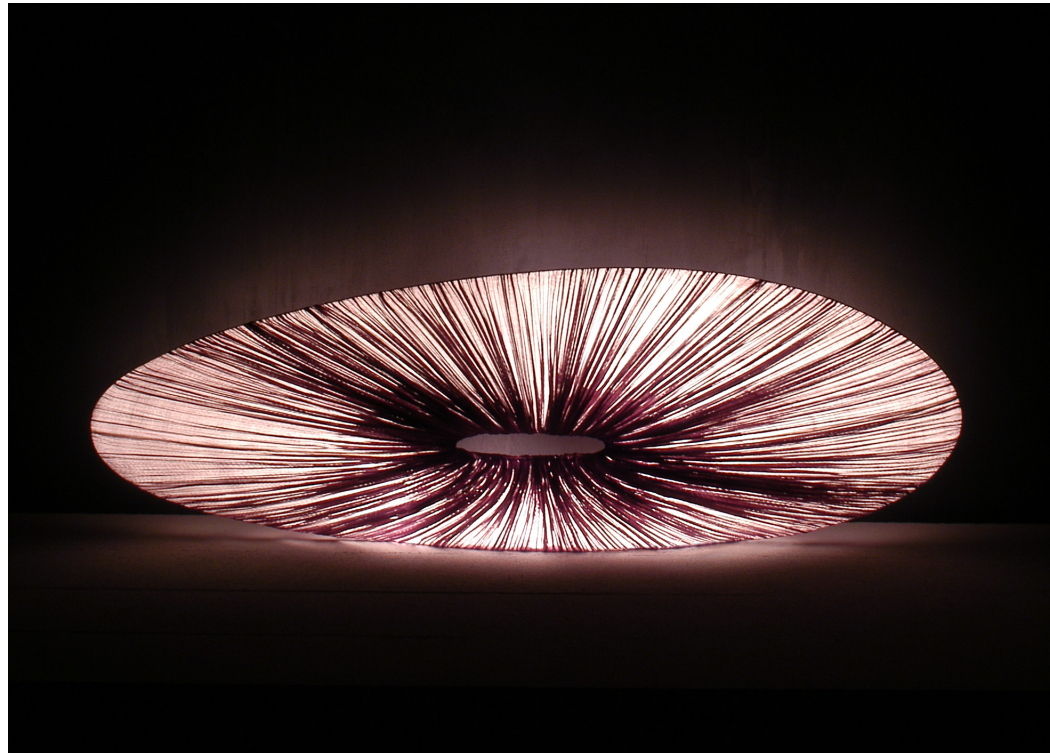

# Basso

## Floor Fixture

The Orchestra Collection comprises a selection of sculptural, organic shapes and was inspired by natural forms as well as modern sculpture and architecture.

For technical assistance please contact:  
[tech@aquagallery.com](mailto:tech@aquagallery.com)

Silk colours available  
Orange, Curry, Smoke, Rust, Flame, Cream, Red,  
Dark, Silver, Gold, Grass

230 V Model  
CFL Screw-in dimmable 5 x 20W bulbs [Type A]  
CE Certified

120 V Model  
CFL Screw-in dimmable 5 x 23W bulbs [Type A]  
UL Certified