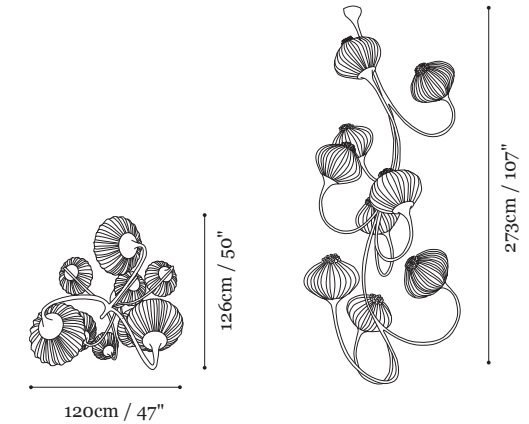

120 V Model

CFL Screw-in 9 x 15W bulbs
UL Certified

Dimensions

UNICI

MODERN GLASS

CERAMICS

LIGHTING

MURANO CHANDELIERS