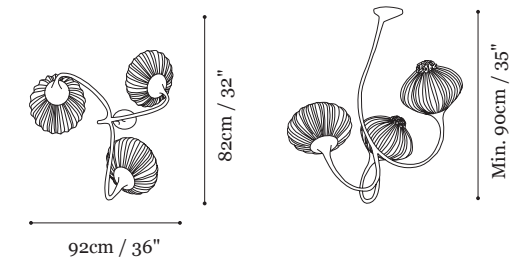

CFL Screw-in dimmable 3 x 20W bulbs [Type A]

CE Certified

120 V Model

CFL Screw-in 3 x 15W bulbs

Optional:

CFL Screw-in dimmable 3 x 23W bulbs [Type A]

UL Certified

Dimensions