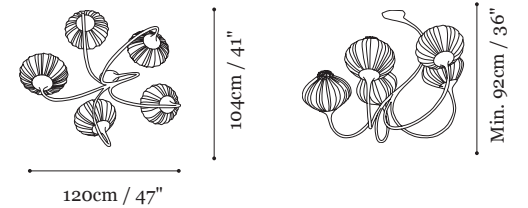

CFL Screw-in dimmable 5 x 20W bulbs [Type A]

CE Certified

120 V Model

CFL Screw-in 5 x 15W bulbs

Optional:

CFL Screw-in dimmable 5 x 23W bulbs [Type A]

UL Certified

Dimensions