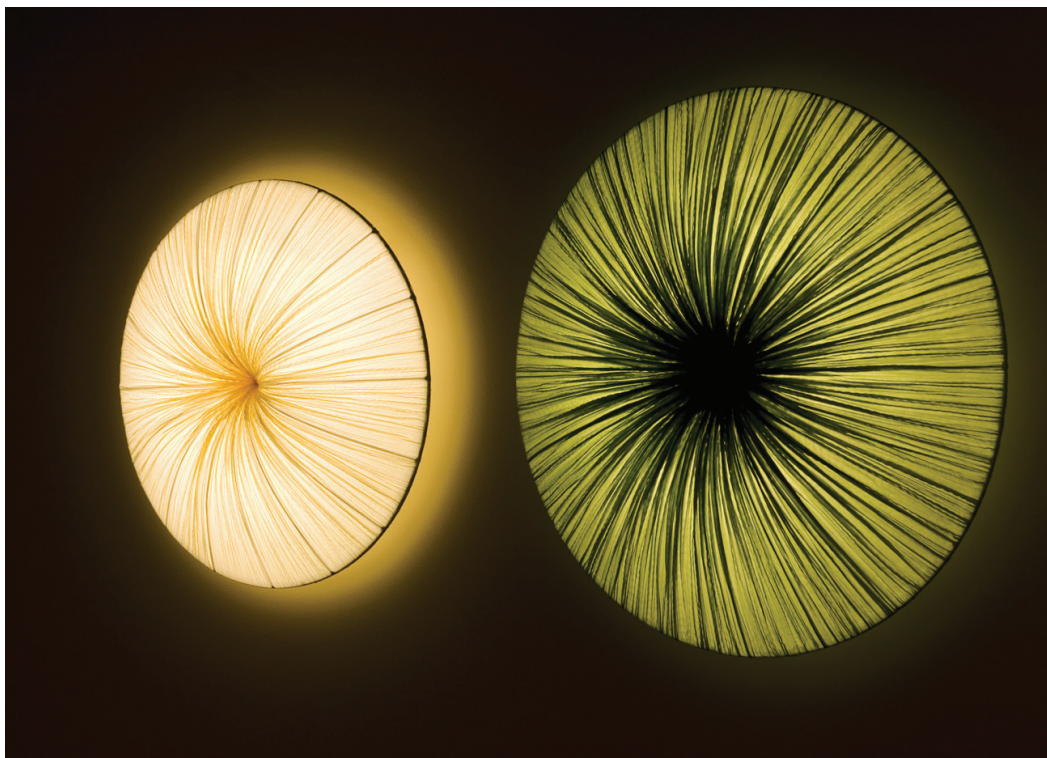

Stand By

Wall and Ceiling Fixture

These perfectly round shaped discs of Stand By Collection are available in a wide range of sizes. Stand By elegantly radiates brilliance across large areas and adds a unique refinement to any space.

For technical assistance please contact:
tech@aquagallery.com

Silk colours available
Orange, Curry, Smoke, Rust, Flame, Cream, Red,
Dark, Silver, Gold, Grass

230 V Model
CFL with ECG 1 x 54W bulb
Optional:
CFL with ECG dimmable [Type C, E] 1 x 54W bulb
CE Certified

15m/ 6"

Additional sizes available:
∅ 76 cm D 15 cm/ ∅ 30" D 6"
∅ 90 cm D 17 cm/ ∅ 35" D 7"