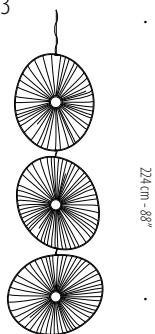

GAIL 3

Gail 3

• 76 cm - 30" •

230V

CFL with ECG dimmable [Type C]
6 x 55W bulbs

Optional:

CFL with ECG dimmable [Type E]
6 x 55W bulbs

120V

CFL with ECG dimmable [Type C]
6 x 55W bulbs

Optional:

CFL with ECG dimmable [Type A, E]
6 x 55W bulbs