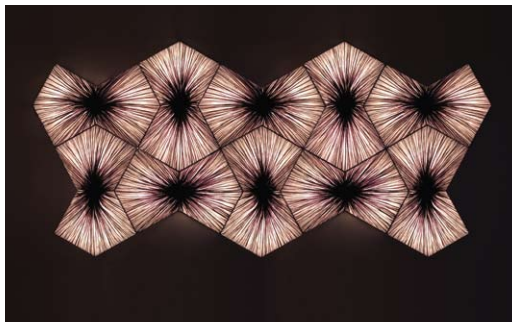

MAE WEST

Wall and Ceiling Linear Tile

230V

CFL with ECG 2 x 36W bulbs

Optional:

CFL with ECG dimmable [Type C, E]
2 x 36W bulbs

120V UL listed

CFL with ECG 2 x 36W bulbs

For an order of several fixtures to be hung in a composition, customers will be provided with a document to enable an outline of the composition desired.

For an order of a singular fixture please note:

Mae should be ordered if horizontal installation is intended

West should be ordered if vertical installation is intended