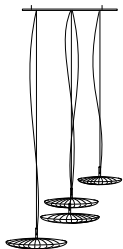

Composition 3

1 shade 60 cm - 24"

1 shade 68 cm - 27"

1 shade 76 cm - 30"

1 shade 84 cm - 33"

230V

CFL with ECG 5 x 55W bulbs

Optional:

CFL with ECG dimmable [Type C, E]

5 x 55W bulbs

120V UL listed

CFL Screw-in 15 x 23W bulbs