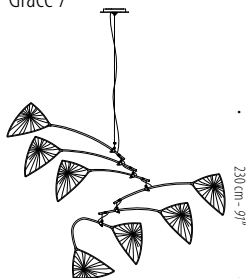

Grace 7

300 cm - 118"