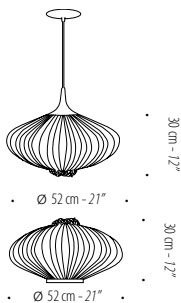

120V UL Listed

CFL Screw-in 1 x 23W bulb

Optional:

CFL Screw-in dimmable [Type A]

1 x 23W bulb