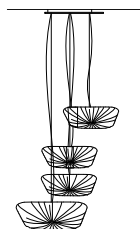

Custom compositions are available upon request.

Minimum suspension height:

130 cm - 51".

Pendants are suspended from a wooden ceiling plate, painted in semi white satin, available in 109cm - 43" round shape or in 83cm - 33" square shape. Shades can be balanced horizontally or up to 30 degrees diagonal.

Ceiling plate

• ø109 cm - 43" •

• 83 cm - 32" •

• 83 cm - 32" •

• 257 cm - 101" •

• 220 cm - 86" •

Composition 1

2 shades 90 cm - 35"