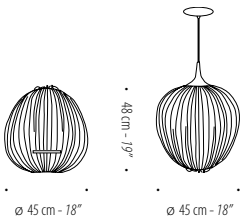

• 30 cm - 12" •

• 25 cm - 10" •

DIPPA

Table Lamp or Pendant

Dippa pendants are suspended from a black ceiling plate 16 cm - 6.5" by a black electrical cord 200 cm - 78".

230V

CFL Screw-in 1 x 32W bulb

Optional: