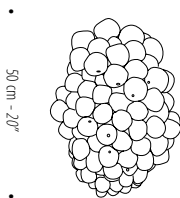

• 28 cm - 11" •

230V or 120V UL Listed
CFL with ECG 2 x 36W bulbs