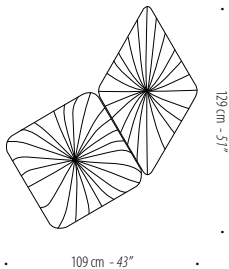

FOREVER YOUNG

Wall and Ceiling
Multiple Compositions

The electrical features of the composition will be the sum total of the electrical features in the tiles used.

230V

CFL with ECG 2x 55W bulbs

Optional:

CFL with ECG dimmable [Type C, E]

2 x 55W bulbs

120V UL listed

CFL with ECG 2 x 55W bulbs

Optional:

CFL with ECG dimmable [Type A]

2 x 55W bulbs