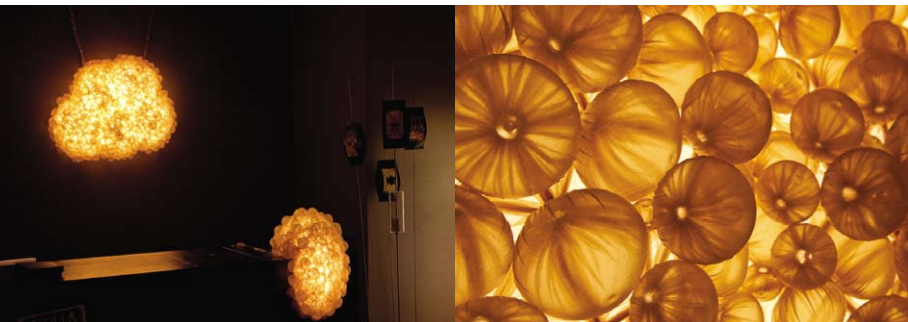

Table Lamp

• Ø 41 cm - 16" •

•
77 cm - 30"
•

230V or 120V UL Listed
CFL Screw-in 2 x 15W bulbs

BLONDIE COLLECTION

Blondie Wee
Blondie Zee
Blondie Dee
Blondie Bee

Blondie Collection 2000

The Blondie Collection features luxurious, hand blown, clear glass drops wrapped in “Golden Mist” fabric. With only four exclusive pieces composing this collection, the golden drops radiate beauty, exuberance and spirited glamour.