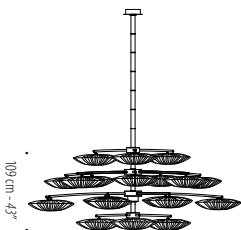

Maximum chandelier diameter: 300 cm - 120"

∅ 300 cm - 118"

∅ 300 cm - 118"

Sunsa 21

Shades ∅ 60 cm - 24"

Minimum chandelier length: 150 cm - 60"

Chandelier ∅ 300 cm - 118"

Weight: 135 Kg - 300 Pounds