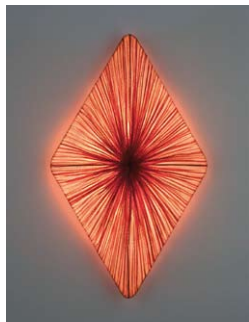

Optional:

CFL with ECG dimmable [Type A, C, E]

2 x 18W bulbs

Custom Sunsa and Zika, High Limit Casino, MGM Mirage. Las Vegas, 2005

HIGH LIMIT SLOTS

FOREVER

Wall and Ceiling Linear Tile

230V