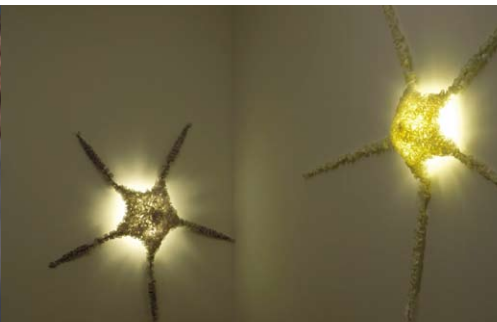

CFL Screw-in dimmable [Type A]

1 x 23W bulb

Emerald Building ,Chicago, IL, USA 2008

Photo: Christopher Barrett

Dippa and Suuria, Wynn Resort, Okada Restaurant, Las Vegas, 2005

WONDERSEA COLLECTION

Aqua Regia
Aqua Regia S.
Starlight 140
Starlight 220
Perla
Please Don't Go