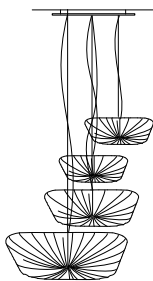

Custom compositions are available upon request.

Minimum suspension height:

130 cm - 51".

Pendants are suspended from a wooden ceiling plate, painted in semi white satin, available in 109cm - 43" round shape or in 83cm - 33" square shape. Shades can be balanced horizontally or up to 30 degrees diagonal.

Ceiling plate

• ø109 cm - 43" •

• 83 cm - 32" •

• 83 cm - 32" •

• 257 cm - 101" •

• 220 cm - 86" •

Composition 1

2 shades 90 cm - 35"