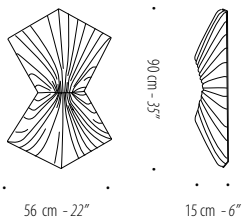

MAE WEST

Wall and Ceiling Linear Tile

230V

CFL with ECG 2 x 36W bulbs

Optional:

CFL with ECG dimmable [Type C, E]
2 x 36W bulbs

120V UL listed

CFL with ECG 2 x 36W bulbs

For an order of several fixtures to be hung in a composition, customers will be provided with a document to enable an outline of the composition desired.

For an order of a singular fixture please note:

Mae should be ordered if horizontal installation is intended

West should be ordered if vertical installation is intended