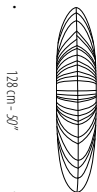

128 cm - 50"

27 cm - 11"

230V

CFL Screw-in dimmable 6 x 20W bulbs [Type A]

120V UL listed

CFL Screw-in dimmable 6 x 23W bulbs [Type A]