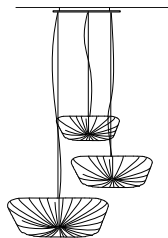

NARA

Trio Pendants

Grouped Nara pendants suspended on 2 mm stainless steel cables in various adjustable heights up to 400 cm - 157" with clear electrical cords. Custom compositions are available upon request.

Minimum suspension height:
106 cm - 42"

Pendants are suspended from a wooden ceiling plate, painted in semi white satin, available in 109cm - 43" round shape or in 106cm - 42" square shape. Shades can be balanced horizontally or up to 30 degrees diagonal.

Ceiling plate

• 106 cm - 42" •

• ø 109 cm - 43" • • 106 cm - 42" •

• 253 cm - 99" •

Composition 1

1 shade 90 cm - 35"

1 shade 122 cm - 48"

1 shade 156 cm - 61"