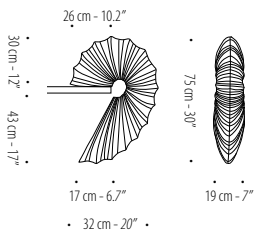

SAMESAME

Shelf Lamp

230V or 120V UL listed
CFL Screw-in 3 x 15W bulbs