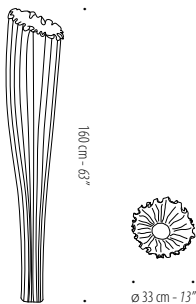

120V UL Listed

CFL with ECG dimmable [Type C]

1 x 55W bulbs

Optional:

CFL with ECG dimmable [Type A, E]

1 x 55W bulbs