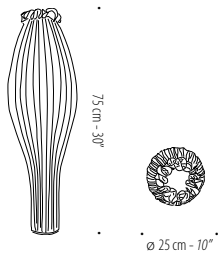

MERKID

Table Lamp