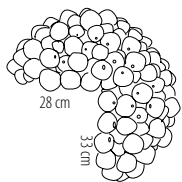

BLONDIE ZEE

Shelf Lamp

• 44 cm - 18" •