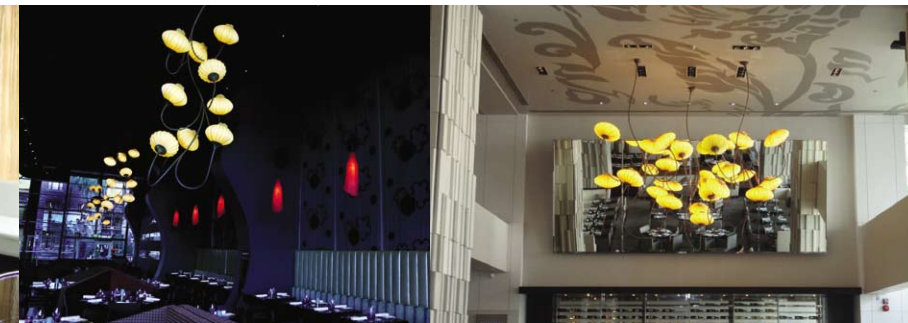

Optional:

CFL with ECG dimmable [Type A, C, E]

4 x 55W bulbs

Photo: Christopher Barrett

Viola, Soprano, Rigua, Bassito

PALM BEACH COLLECTION

Palm Tree
Palm
3 Palms
5 Palms
9 Palms

Palm Beach Collection 1997