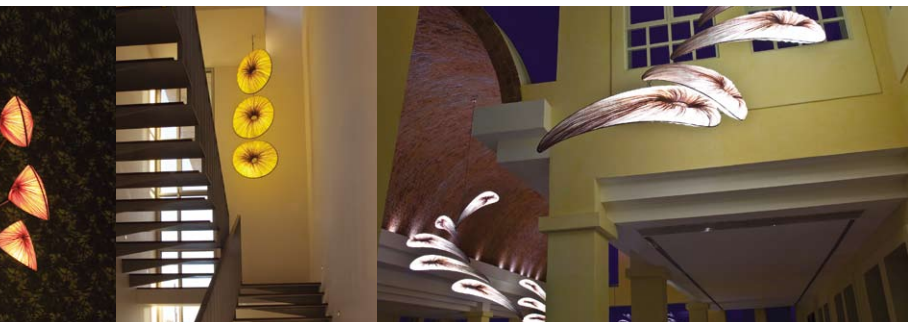

SOON WINNERS

Custom Sunsa, Aqua Creations Hotel, Milan, Italy 2009

AQUA
HOTEL

JEWEL COLLECTION

Avia
Ease
Grace
Nana 100
Nana 200
Gail

Jewel Collection 2004

This collection of elegant and lyrical suspended kinetic mobiles is intended for public spaces.