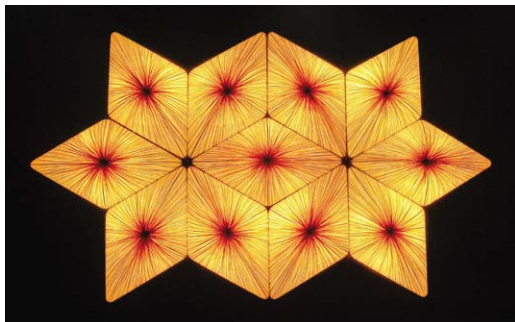

FOREVER

Wall and Ceiling Linear Tile

230V

CFL with ECG 1 x 55W bulb

Optional:

CFL with ECG dimmable [Type C, E]

1 x 55W bulb

120V UL listed

CFL with ECG 1 x 55W bulb

Optional:

CFL with ECG dimmable [Type A]

1 x 55W bulb