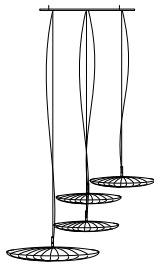

Composition 2

3 shades 90 cm - 35"
1 shade 120 cm - 48"

230V

CFL with ECG 10 x 55W bulbs

Optional:

CFL with ECG dimmable [Type C, E]
10 x 55W bulbs

120V UL listed

CFL with ECG 10 x 55W bulbs

Optional:

CFL with ECG dimmable [Type A, C, E]
10 x 55W bulbs