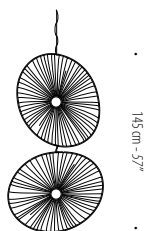

GAIL 2

Mobiles are suspended with 4 mm stainless steel cable, pre-cut to length, with a black electrical cord. Ceiling plate $\varnothing$ 28 cm - 11" and structure are made of metal, painted black.

Gail 2

• 76 cm - 30" •

230V

CFL with ECG dimmable [Type C]
4 x 55W bulbs

Optional:

CFL with ECG dimmable [Type E]
4 x 55W bulbs

120V

CFL with ECG dimmable [Type C]
4 x 55W bulbs

Optional:

CFL with ECG dimmable [Type A, E]
4 x 55W bulbs