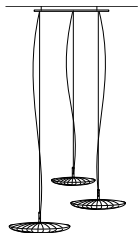

• Ø 170 cm - 67" •

Composition 3

1 shade 60 cm - 24"

1 shade 76 cm - 30"

1 shade 84 cm - 33"

230V

CFL with ECG 4 x 55W bulbs

Optional:

CFL with ECG dimmable [Type C, E]

4 x 55W bulbs

120V UL listed

CFL Screw-in 12 x 23W bulbs