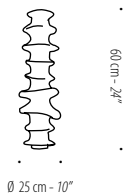

PAMUY

Wall Fixture

White Merino and Mohair wools
with pure silk fibers.
Hardware: brushed stainless steel.

230V or 120V UL Listed
CFL with ECG
2 x 24W bulbs

Wall Fixture

PAMUY

Table Lamps

White Merino and Mohair wools
with pure silk fibers.
Hardware: brushed stainless steel,
clear electrical cord.