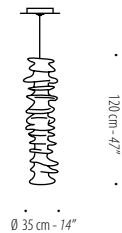

Optional:

FL with ECG dimmable [Type E]
2 x 28W bulbs