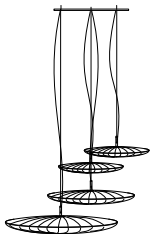

STAND BY Quartet Pendants

Grouped Stand By pendants suspended on 2mm stainless steel cables in various adjustable heights up to 400 cm - 157" with clear electrical cords.

Custom compositions are available upon request.

Minimum suspension height: 130 cm - 51". Pendants are suspended from a wooden ceiling plate, painted in semi white satin, 109 cm - 43". Shades can be balanced horizontally or up to 30 degrees diagonal.

Ceiling plate

• ∅ 109 cm - 43" •

Composition 1

2 shades 90 cm - 35"
1 shade 120 cm - 48"
1 shade 156 cm - 61"

230V

CFL with ECG 12 x 55W bulbs

Optional:

CFL with ECG dimmable [Type C, E]
12 x 55W bulbs

120V UL listed

CFL with ECG 12 x 55W bulbs

Optional:

CFL with ECG dimmable [Type A, C, E]
12 x 55W bulbs