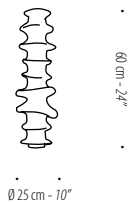

White Merino and Mohair wools
with pure silk fibers.
Hardware: brushed stainless steel.

230V or 120V UL Listed
CFL with ECG
2 x 24W bulbs