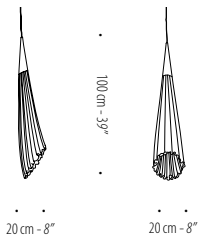

Chili pendants are suspended from a black ceiling plate 16 cm - 6.5" by a black electrical cord 200 cm - 78".