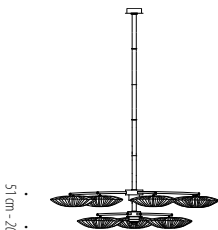

∅ 224 cm - 88"