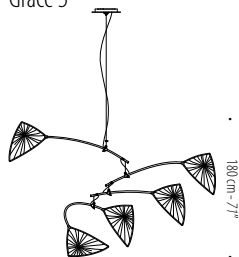

GRACE

Mobiles are suspended with 4 mm stainless steel cable, pre-cut to length, with a black electrical cord. Ceiling plate $\varnothing$ 28 cm - 11" and structure are made of metal, painted black.

Grace 5

270 cm - 106"