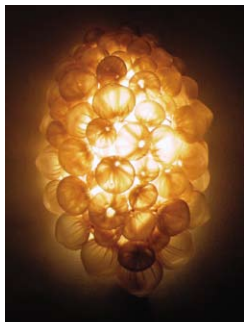

Custom pieces are available upon request.

Blondie Bee, Private residence, Santo Domingo, 2005

Custom Blondie Wall and Blondie Zee, Nhow Hotel, Milan, 2009

BLONDIE WEE

Wall Fixture

• 45 cm - 18" •

• 25 cm - 10" •