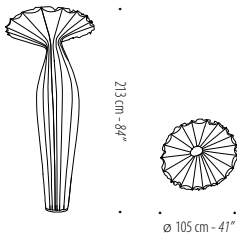

CFL with ECG dimmable [Type A, E]

2 x 55W bulbs

Photo: Christopher Barrett

Morning Glory, Anana Poof

HORN

Floor Lamp

230V

CFL with ECG dimmable [Type C]