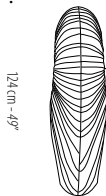

CFL Screw-in dimmable 6 x 20W bulbs [Type A]

120V UL listed

CFL Screw-in dimmable 6 x 23W bulbs [Type A]

SIKUS

Floor Lamp

165 cm - 65"

124 cm - 49"

37 cm - 15"