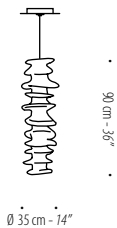

120V UL listed

FL with ECG 2 x 21W bulbs