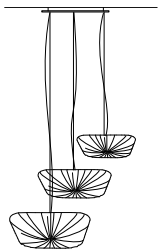

• 186 cm - 73" •

Composition 3

1 shade 60 cm - 24"

1 shade 76 cm - 30"

1 shade 84 cm - 33"

230V

CFL with ECG 4 x 55W bulbs

Optional:

CFL with ECG dimmable [Type C, E]

4 x 55W bulbs

120V UL listed

CFL Screw-in 14 x 23W bulbs