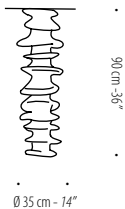

120V UL Listed

FL with ECG 2 x 21W bulbs