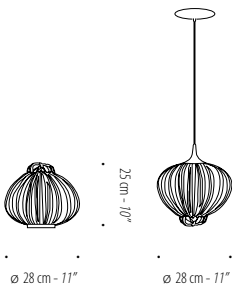

230V

CFL Screw-in 1 x 15W bulb

120V *UL Listed*

CFL Screw-in 1 x 15 bulb