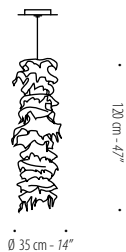

Optional:

FL with ECG dimmable [Type E]
2 x 28W bulbs