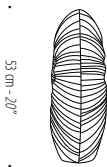

53 cm - 20"

20 cm - 8"

230V or 120V UL listed
CFL Screw-in 4 x 15W bulbs