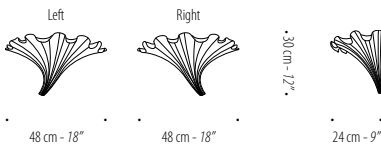

230V

CFL Screw-in 1 x 15W bulb

120V UL Listed

CFL Screw-in 1 x 15W bulb