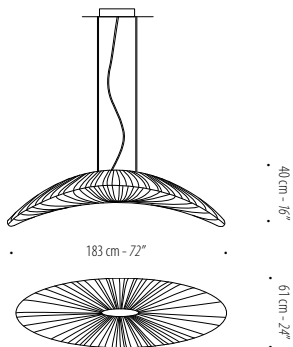

Optional:

CFL with ECG dimmable [Type A, C, E]

4 x 55W bulbs