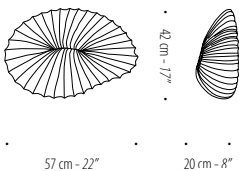

BABY CORAL

Wall Fixture