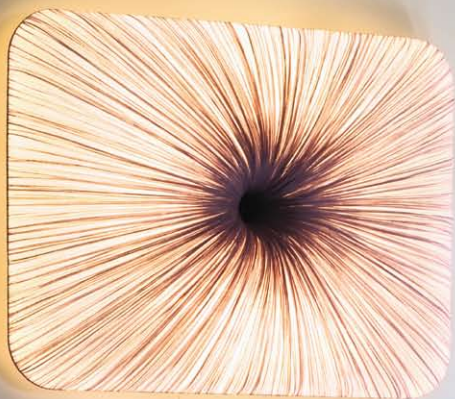

CFL with ECG dimmable [Type A, C, E]
4 x 55W bulbs

L 48" W 48" D 9"
CFL with ECG 4 x 55W bulbs

Optional:

CFL with ECG dimmable [Type A, C, E]
4 x 55W bulbs

NARA

Pendants

Nara pendants are suspended from a brushed stainless steel ceiling plate 20 cm x 20 cm - 8" x 8", by a 2 mm stainless steel cable, in adjustable heights up to 200 cm - 78" long, with a clear electrical cord. Shades can be balanced horizontally or up to 30 degrees diagonal.