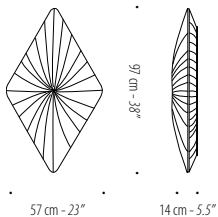

FOREVER

Wall and Ceiling Linear Tile

230V

CFL with ECG 1 x 55W bulb

Optional:

CFL with ECG dimmable [Type C, E]

1 x 55W bulb

120V UL listed

CFL with ECG 1 x 55W bulb

Optional:

CFL with ECG dimmable [Type A]

1 x 55W bulb