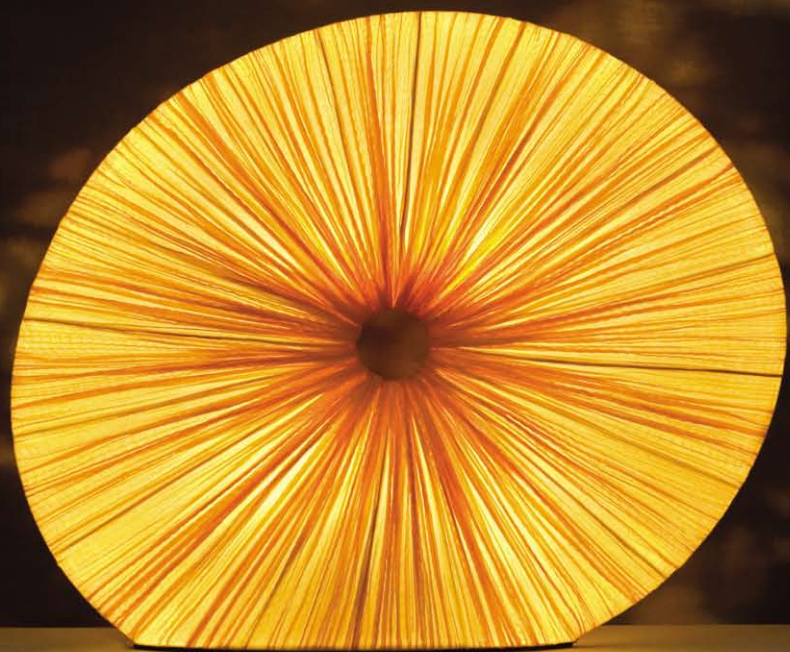

230V or 120V UL listed
CFL Screw-in 5 x 15W bulbs

RIGUA

Table Lamp

76 cm - 30"

60 cm - 24"

19 cm - 7"

230V or 120V UL listed
CFL Screw-in 4 x 15W bulbs

VIOLA