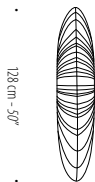

128 cm - 50"

27 cm - 11"

230V or 120V UL listed
CFL Screw-in 7 x 23W bulbs