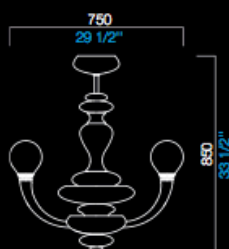

Pigalle

Barovier & Toso
2013

5678

5680/01

5680/02

5680/06

5680/09

5680/12

5680/18

12

COLORI DISPONIBILI
AVAILABLE COLORS

BC
bianco/cristallo
white/crystal

PARALUMI (solo 5678)
SHADES (5678 only)

BB
bianco
white

NN
nero
black