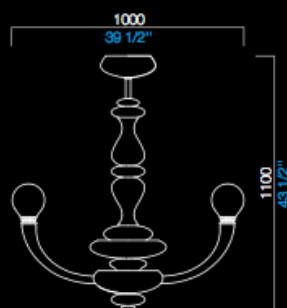

Pigalle

Barovier & Toso
2013

5678

5680/01

5680/02

5680/06

5680/09

5680/12

5680/18

12

COLORI DISPONIBILI
AVAILABLE COLORS

BC
bianco/cristallo
white/crystal

PARALUMI (solo 5678)
SHADES (5678 only)

BB
bianco
white

NN
nero
black