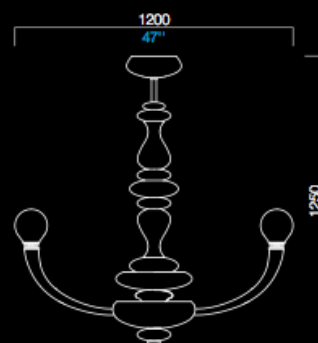

Pigalle

Barovier & Toso
2013

5678

5680/01

5680/02

5680/06

5680/09

5680/12

5680/18

12

COLORI DISPONIBILI
AVAILABLE COLORS

BC
bianco/cristallo
white/crystal

PARALUMI (solo 5678)
SHADES (5678 only)

BB
bianco
white

NN
nero
black