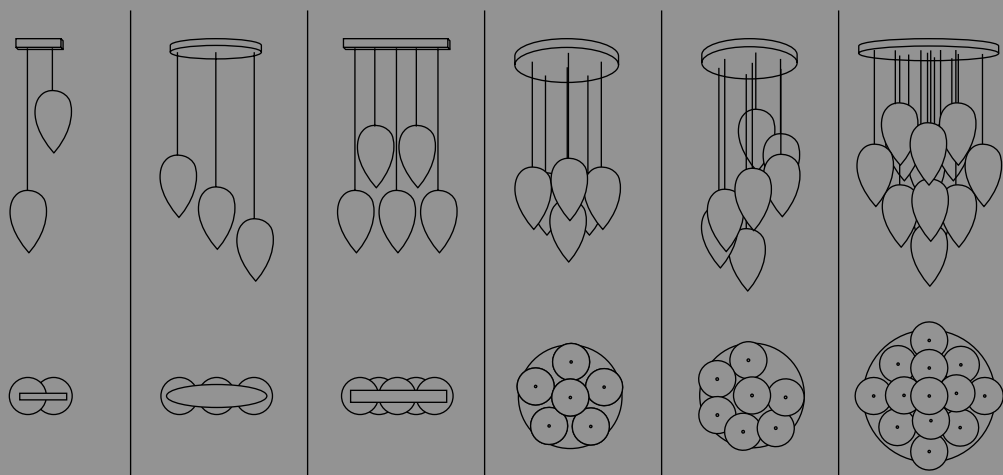

VG LIGHTFALL EGG - 90/75

Discreet or exuberant: with this line of light fittings, designed for furnishing schemes of all kinds, the choice of dimensions, style and space is up to you, with an unforgettable effect always assured.

Discreto oppure dirompente: con questa linea di lampadari indicati per ogni tipologia di ambiente siete voi a scegliere le misure, lo stile e lo spazio, con la certezza di un effetto sempre indimenticabile.