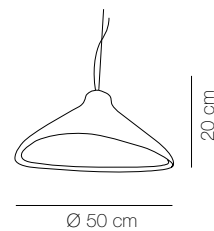

TREIS

BENJAMIN HUBERT / 2011

contem
porary

* canopy / rosone
white / bianco
grey / grigio
brown / marrone

certifications / certificazioni

dimensions / dimensioni

Ø 50 cm - H 20 cm

bulbs / lampadine

3 x max 12 W E14 (E12US)
Fluorescent

finishing / finitura

gloss powder coated
verniciatura a polveri lucida

feeding / alimentazione

230 / 120 V

colours / colori

white

grey

brown

Suspension lamp. Deep drawn gloss varnished metal body, textured diffuser.

Lampada a sospensione. Corpo in metallo imbutito verniciato lucido, diffusore texturizzato.

Pendelleuchte. Körper aus glanz lackiertem tiefgezogenem Metall, Diffusor mit strukturierter Oberfläche.

Lampe à suspension. Corps en métal découpé vernis brillant, diffuseur texturé.

Lámpara de suspensión. Estructura metálica pintada brillo, difusor en metracrilato texturizado.