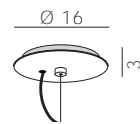

GINA ceiling /

L.LONGO & A.ROMANO - DE-SIGNUM / 2009

3 x 21W E27 (E26US) Fluo 

canopy / *rosone*
white <

Suspension lamp. Elasticized vinyl-covered fabric, cloth-covered metal structure.

Lampada a sospensione. Struttura in metallo rivestita in tessuto spalmato elasticizzato.