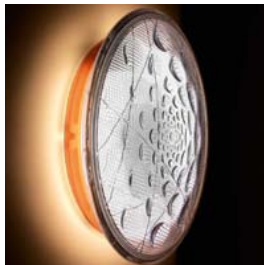

SEE YOU
DESIGN
MARC SADLER
2007

SEE YOU - OUTDOOR

SEE YOU
DESIGN
MARC SADLER
2007

SEE YOU - PARETE, WALL

SEE YOU - SOFFITTO, CEILING

	design: Marc Sadler / 2007		LAMPIONE / BULBS				CERTIFICATIONS		
	MEASURE CM	DIMENSIONS INCHES	220 / 240V		120V				
			INCAND.	HALOG.	FLUOR.	INCAND.	HALOG.	FLUOR.	
parete / wall	Ø 40 p. 9 cm	Ø 15 3/4" d. 3 1/2"			1x40W+1x22W 1x55W			1x40W+1x22W	∇ CE E E IP 55 ∇ CE E E IP 55
soffitto / ceiling	Ø 40 p. 9 cm	Ø 15 3/4" d. 3 1/2"			1x40W+1x22W 1x55W			1x40W+1x22W	∇ CE E E IP 55 ∇ CE E E IP 55
outdoor	Ø 40 p. 9 cm	Ø 15 3/4" d. 3 1/2"			1x40W+1x22W 1x55W			1x40W+1x22W	∇ CE E E IP 55 ∇ CE E E IP 55
FINITURE / FINISHES									
diffusore / shade	polycarbonato trasparente / transparent polycarbonate		Suitable for wet locations						