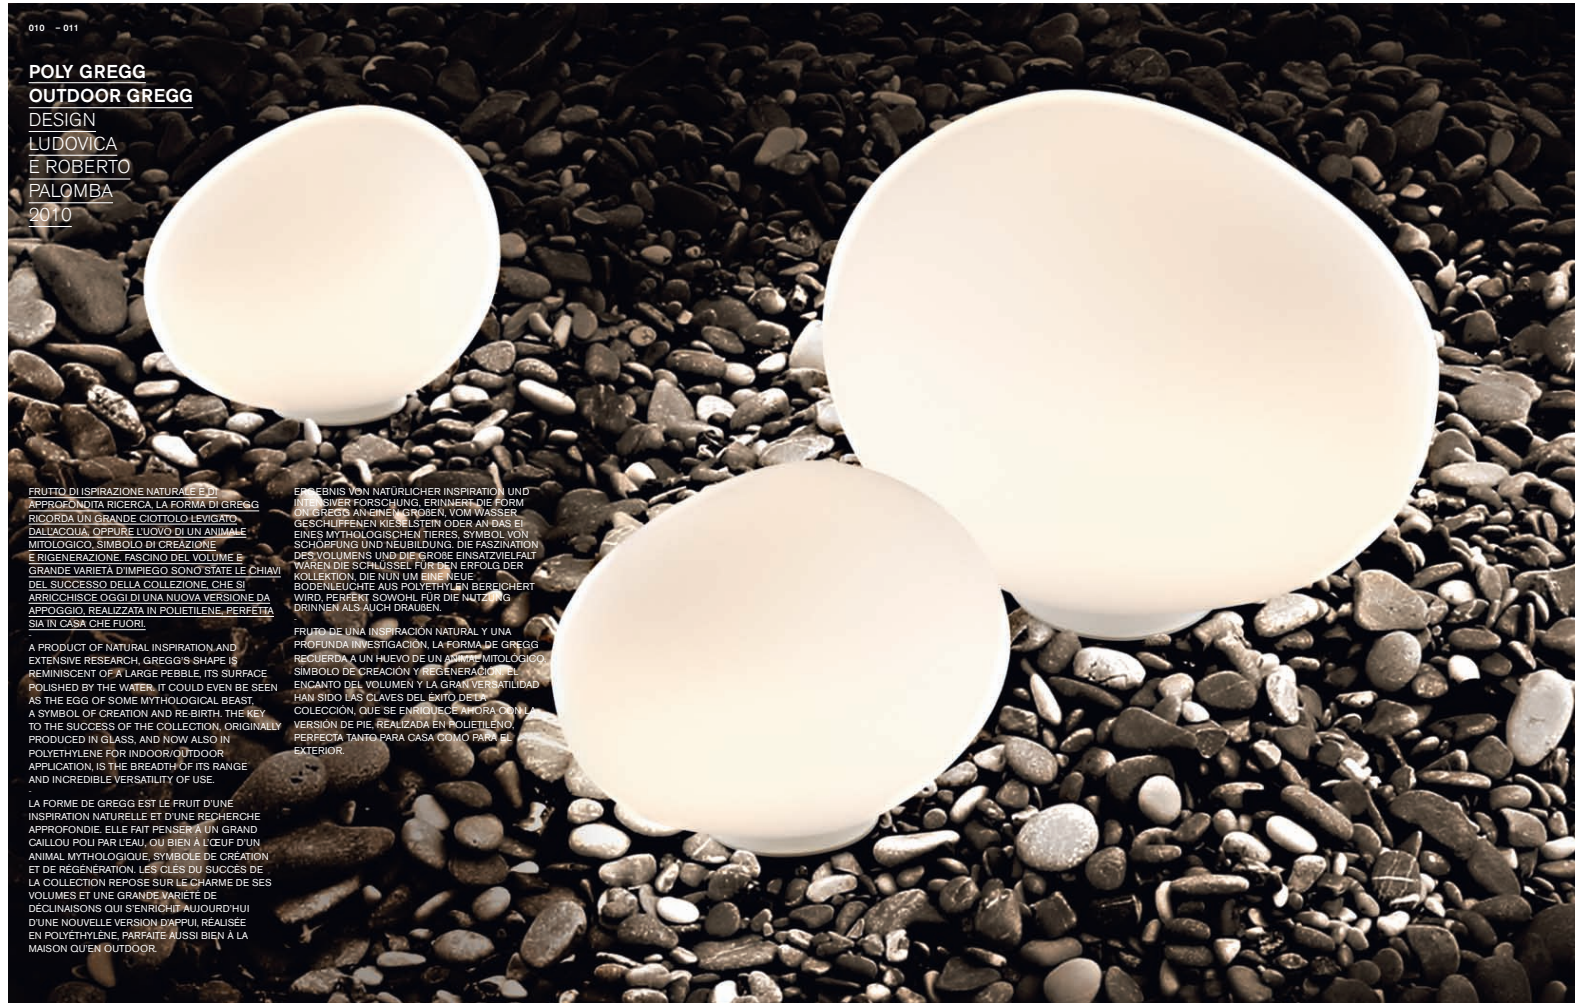

POLY GREGG
OUTDOOR GREGG
DESIGN
LUDOVICA
E ROBERTO
PALOMBA
2010