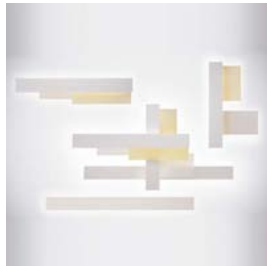

FIELDS
DESIGN
VICENTE GARCIA
JIMENEZ
2007

FIELDS
DESIGN
VICENTE GARCIA
JIMENEZ
2007

FIELDS 1 - PARETE, WALL

FIELDS
 DESIGN
 VICENTE GARCIA
 JIMENEZ
 2007

FIELDS 1 + 2 + 3

FIELDS	design: Vicente Garcia Jimenez / 2007		LAMPADINE / BULBS		CERTIFICATIONS
	MEASURE CM	DIMENSIONS INCHES	220 / 240V	120V	
	L 178 p. 24 h. 95 cm	L 70" d. 9 1/2" h. 37 3/8"	FLUOR.	FLUOR.	
Fields 1	L 170 p. 9 h. 15 cm	L 66 15/16" d. 3 1/2" h. 5 7/8"	1x80W+1x54W+1x39W	1x80W+1x54W+1x39W	CE RoHS IP 20
Fields 2	L 125 p. 16/20/24 h. 27 cm	L 49 1/4" d. 9 1/2" h. 10 13/16"	1x80W	1x80W	CE RoHS IP 20
Fields 3	L 95 p. 13/17 h. 54 cm	L 37 3/8" d. 6 3/4" h. 21 1/4"	1x54W	1x54W	CE RoHS IP 20
			1x39W	1x39W	CE RoHS IP 20

FINITURE / FINISHES	
diffusore / shade	metacrilato e alluminio laccato / methacrylate and laquered aluminium
colori / colours	bianco, arancio / white, orange

FIELDS 3