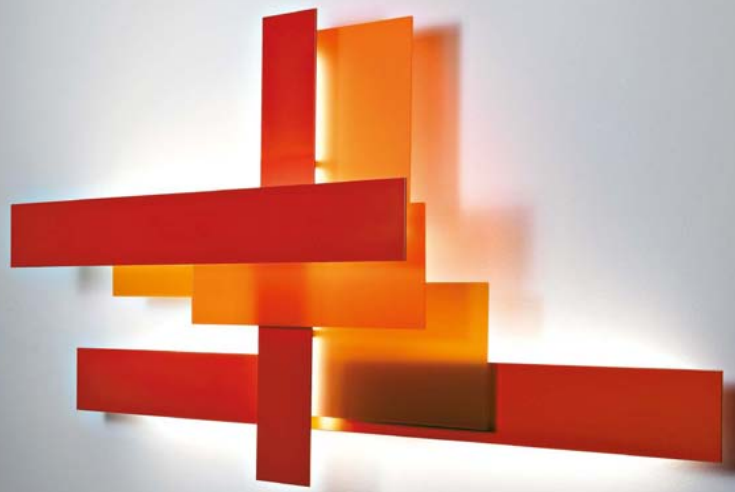

FIELDS
DESIGN
VICENTE GARCIA
JIMENEZ
2007

FIELDS
DESIGN
VICENTE GARCIA
JIMENEZ
2007

FIELDS 1 - PARETE, WALL

FIELDS
 DESIGN
 VICENTE GARCIA
 JIMENEZ
 2007

FIELDS 1 + 2 + 3

FIELDS	design: Vicente Garcia Jimenez / 2007		LAMPADINE / BULBS		CERTIFICATIONS
	MEASURE CM	DIMENSIONS INCHES	220 / 240V	120V	
	L 178 p. 24 h. 95 cm	L 70" d. 9 1/2" h. 37 3/8"	FLUOR.	FLUOR.	
Fields 1	L 170 p. 9 h. 15 cm	L 66 15/16" d. 3 1/2" h. 5 7/8"	1x80W+1x54W+1x39W	1x80W+1x54W+1x39W	CE RoHS IP 20
Fields 2	L 125 p. 16/20/24 h. 27 cm	L 49 1/4" d. 9 1/2" h. 10 13/16"	1x80W	1x80W	CE RoHS IP 20
Fields 3	L 95 p. 13/17 h. 54 cm	L 37 3/8" d. 6 3/4" h. 21 1/4"	1x54W	1x54W	CE RoHS IP 20
			1x39W	1x39W	CE RoHS IP 20

FINITURE / FINISHES	
diffusore / shade	metacrilato e alluminio laccato / methacrylate and laquered aluminium
colori / colours	bianco, arancio / white, orange

FIELDS 3