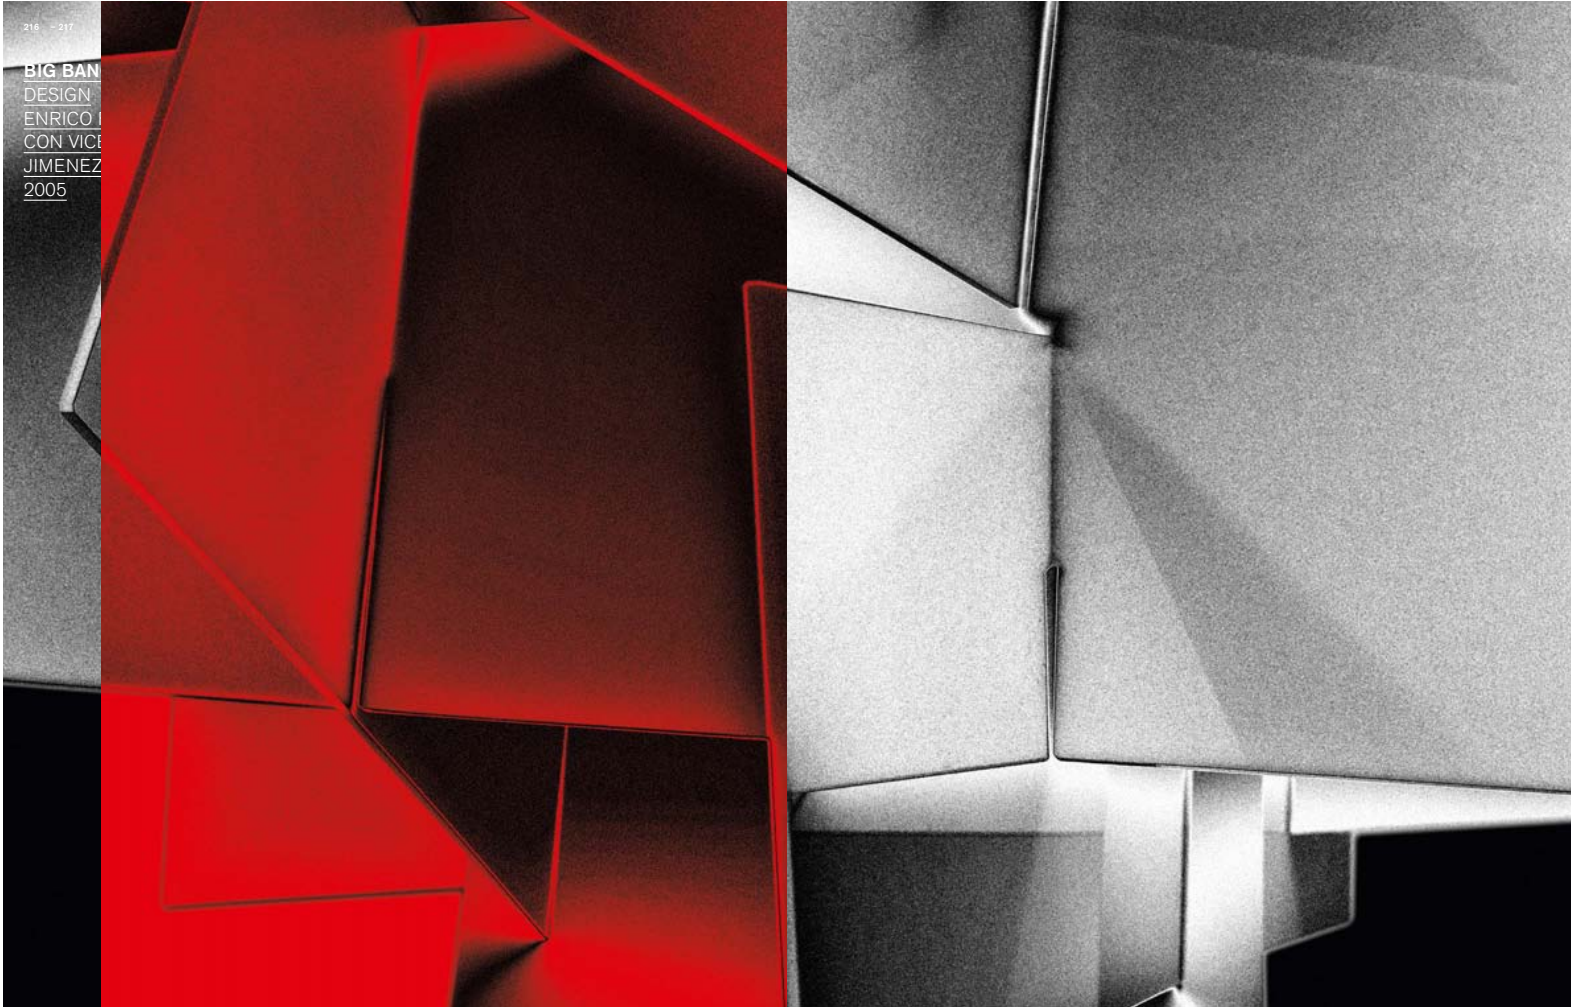

BIG BAN
DESIGN
ENRICO J
CON VICI
JIMENEZ
2005